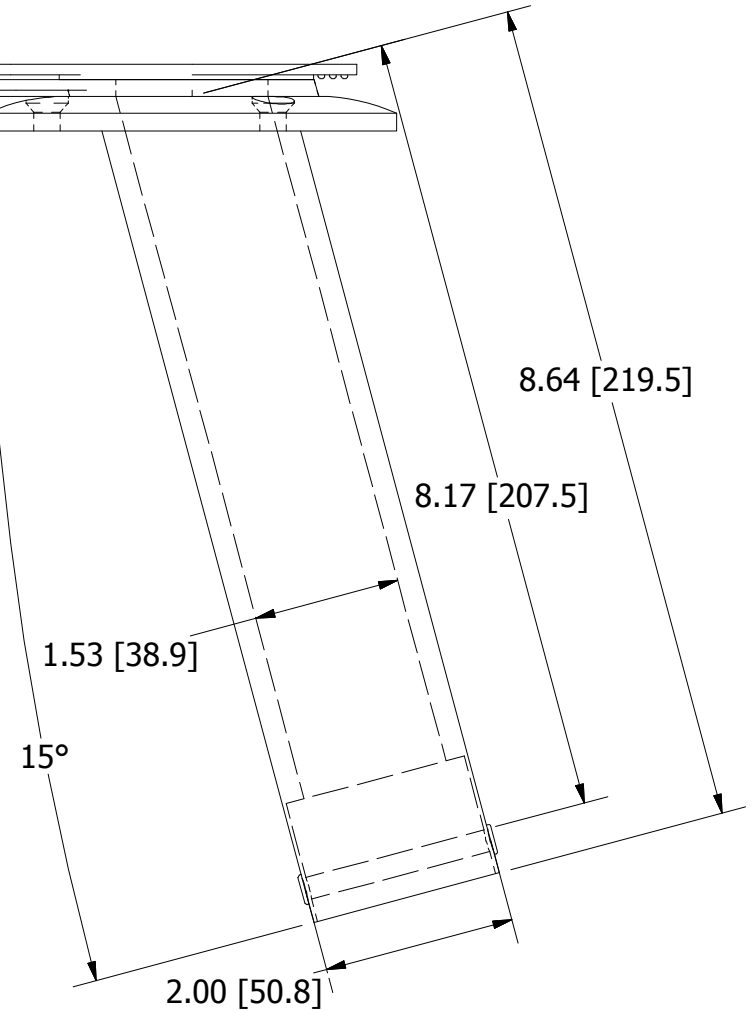

Marketing Drawing for 105543

Description

Rod Holder 15° Stamped w/ Cap

Size	Part No	Rev	Scale
A	105543	0	1:2

Phone: 800.874.4506

www.gemlux.com