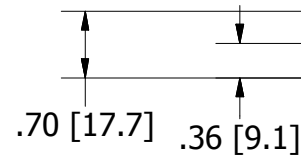

Marketing Drawing for 105543

Description

Rod Holder 15° Stamped w/ Cap

Size	Part No	Rev	Scale
A	105543	0	1:2

Phone: 800.874.4506

www.gemlux.com