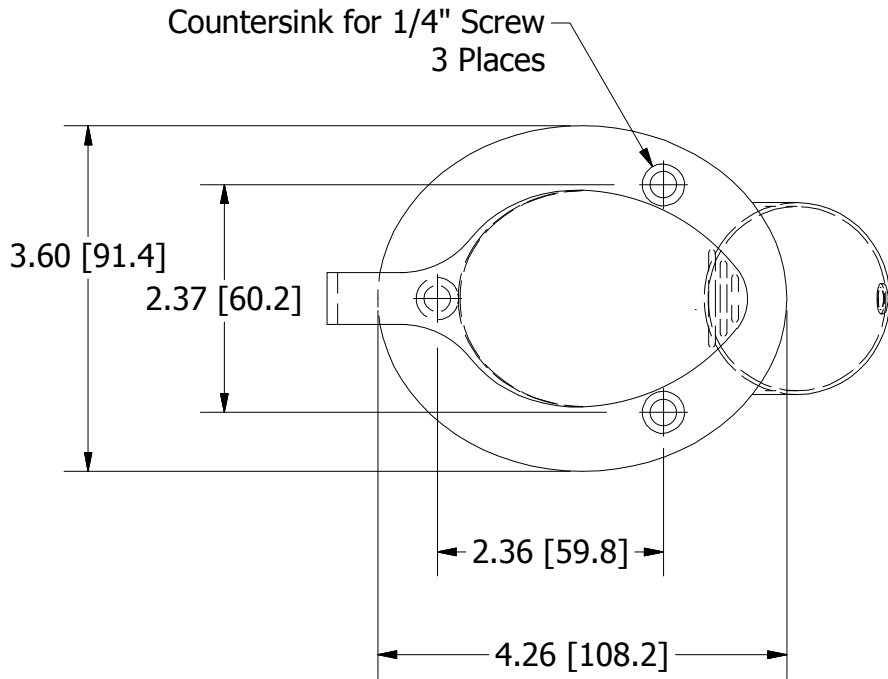

Marketing Drawing for 105543

Description

Rod Holder 15° Stamped w/ Cap

Size	Part No	Rev	Scale
A	105543	0	1:2

Phone: 800.874.4506

www.gemlux.com