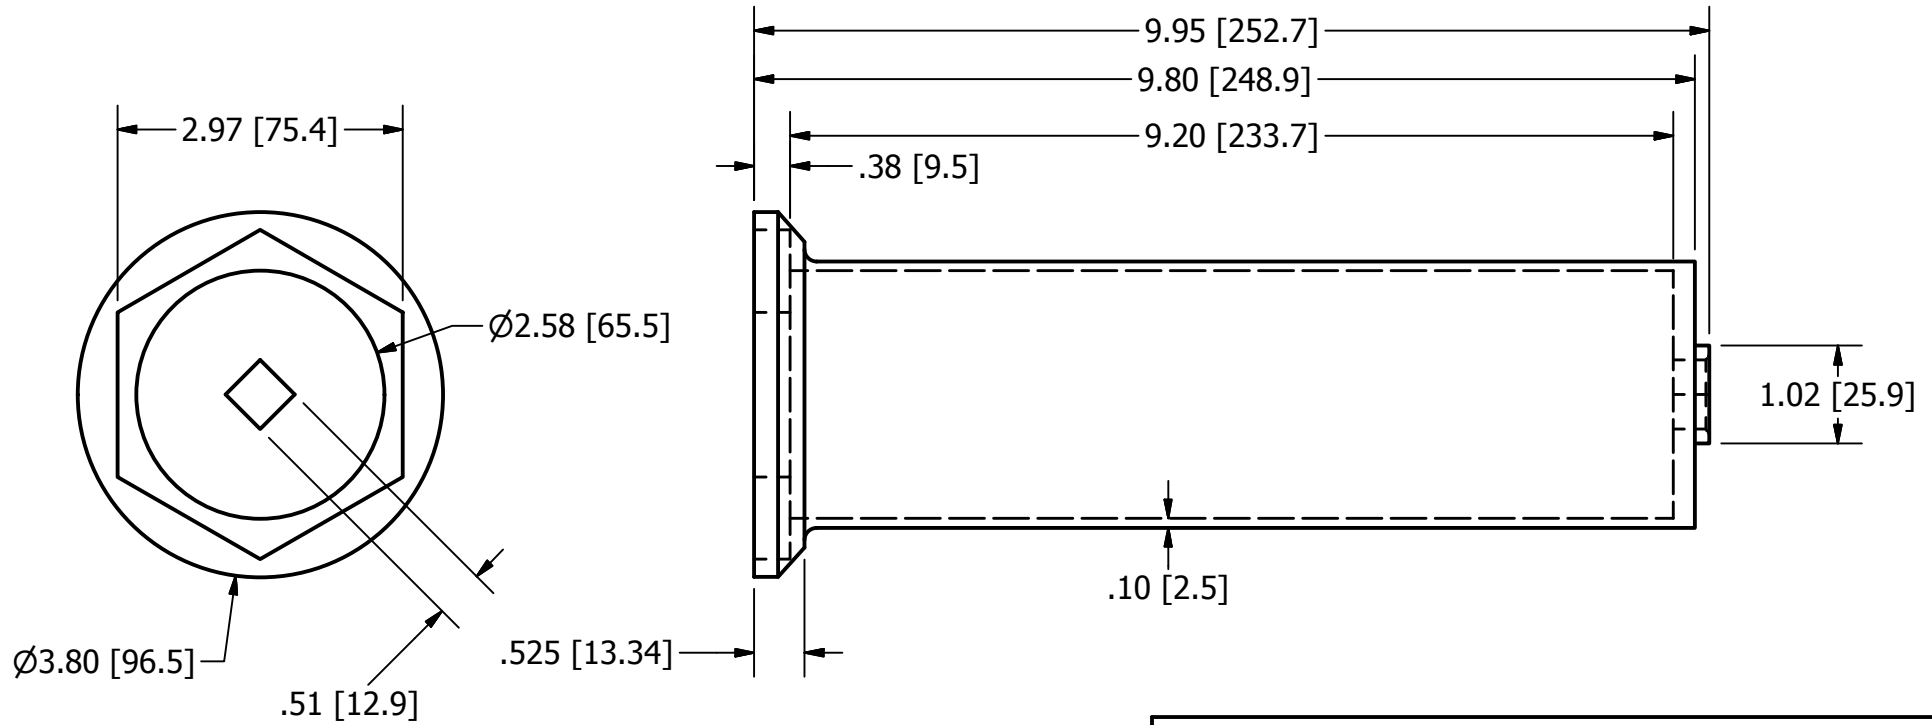

# Marketing Drawing for 105556

**Description**  
RH Installation Socket Large

Size	Part No	Rev	Scale
A	105556	0	1:2

Phone: 800.874.4506

www.gemlux.com