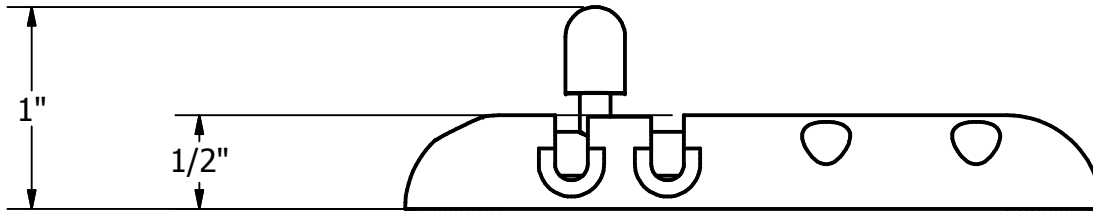

Drill and countersink
for #6 fastener

1485
Barrel Bolt