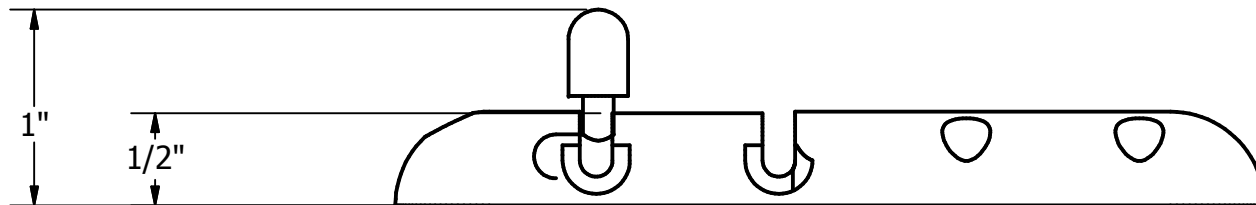

Drill and countersink
for #6 fastener

1487-SO
4-1/2" x 1"
Barrel Bolt