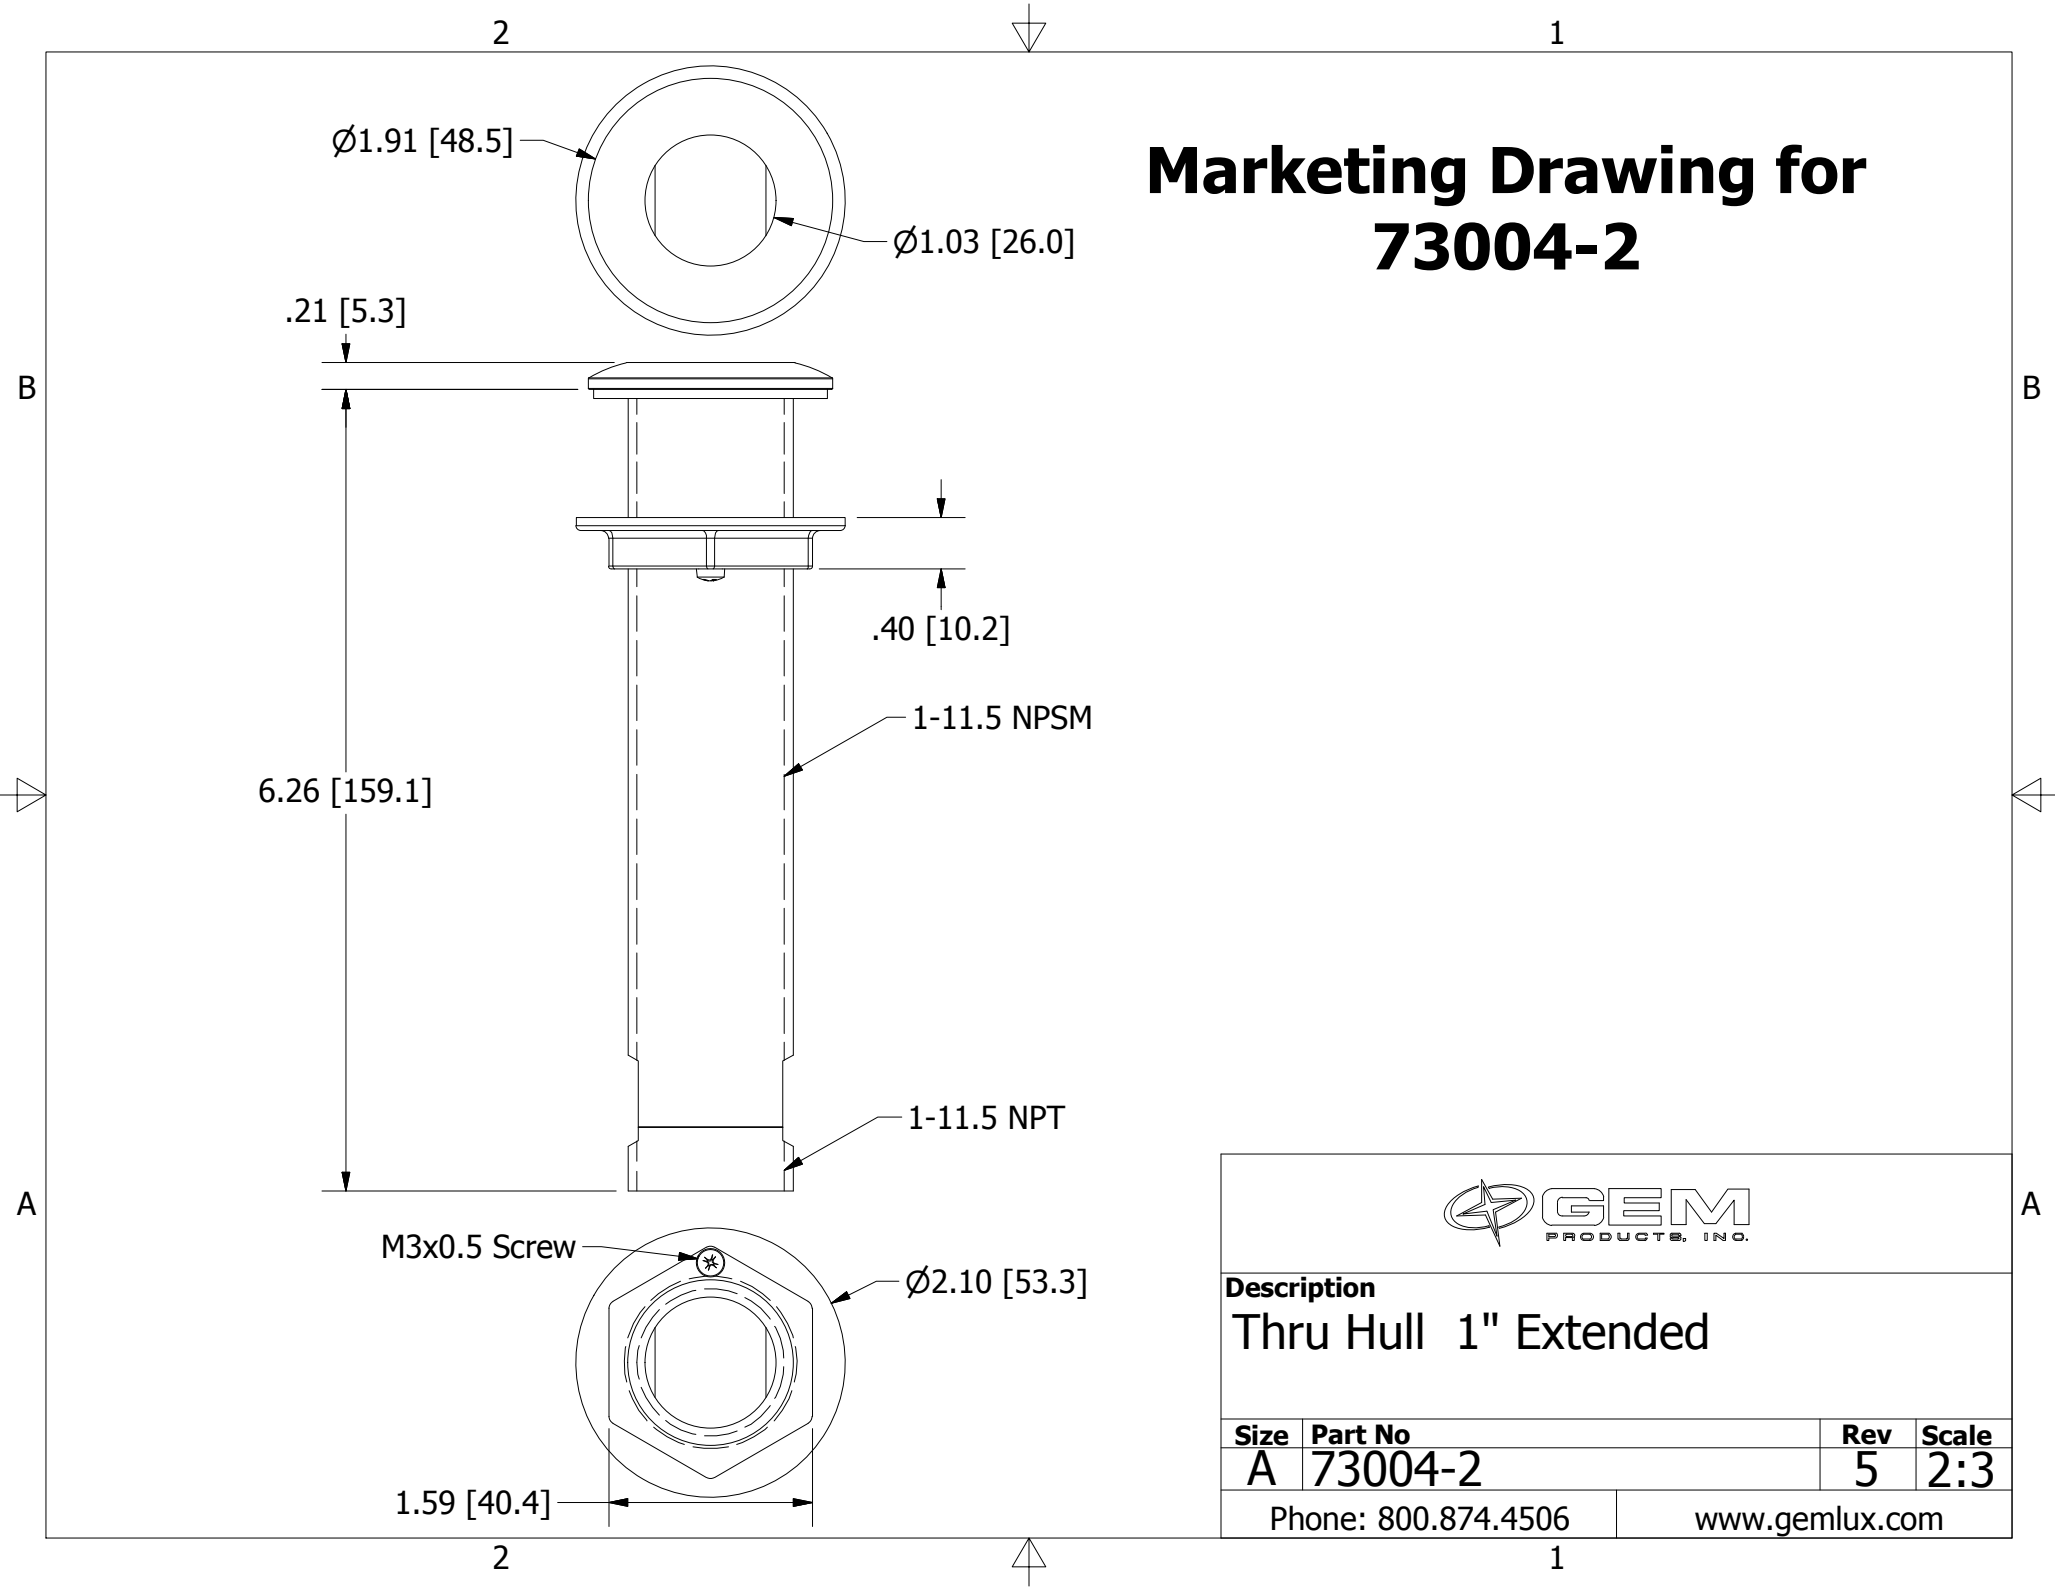

Marketing Drawing for 73004-2

Description
Thru Hull 1" Extended

Size	Part No	Rev	Scale
A	73004-2	5	2:3
Phone: 800.874.4506		www.gemlux.com	