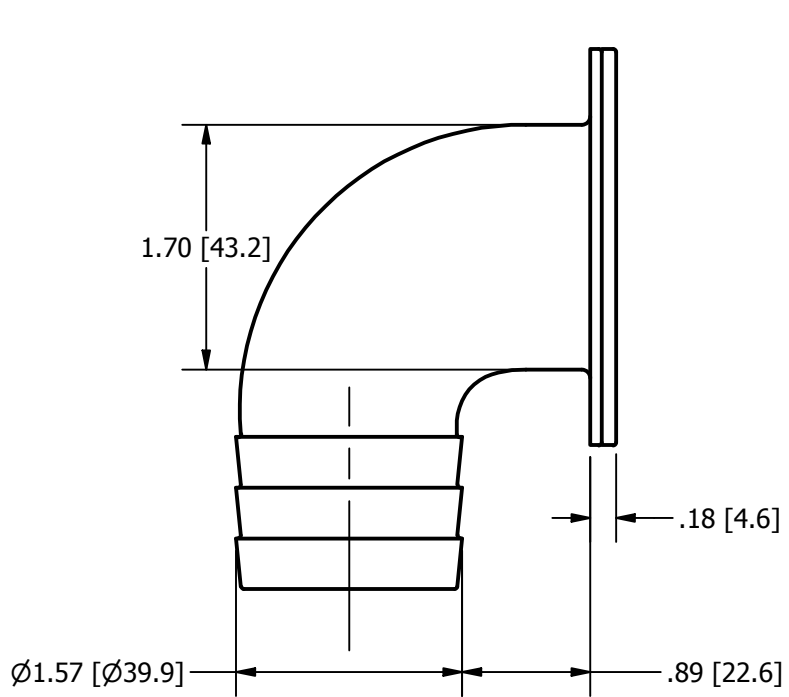

Marketing Drawing for 89510

Description
1.5IN DRAIN

Size	Part No	Rev	Scale
A	89510	1	3:4

Phone: 800.874.4506

www.gemlux.com