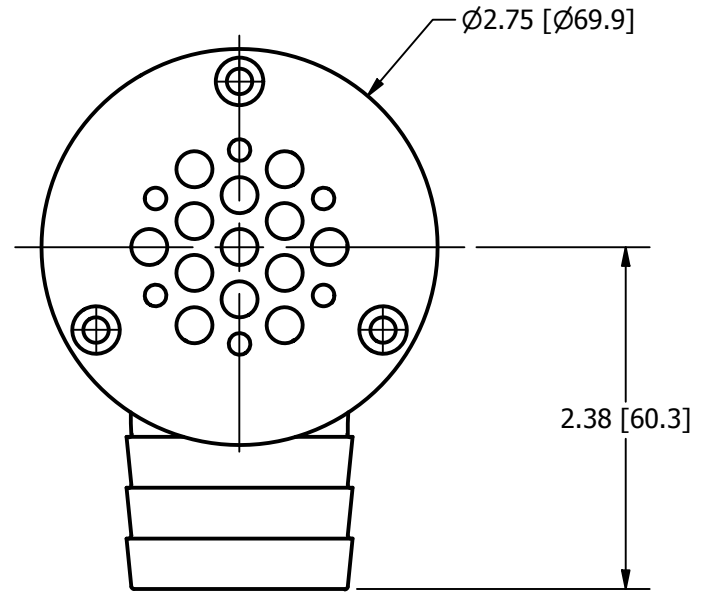

Marketing Drawing for 89510

Description
1.5IN DRAIN

Size	Part No	Rev	Scale
A	89510	1	3:4

Phone: 800.874.4506

www.gemlux.com