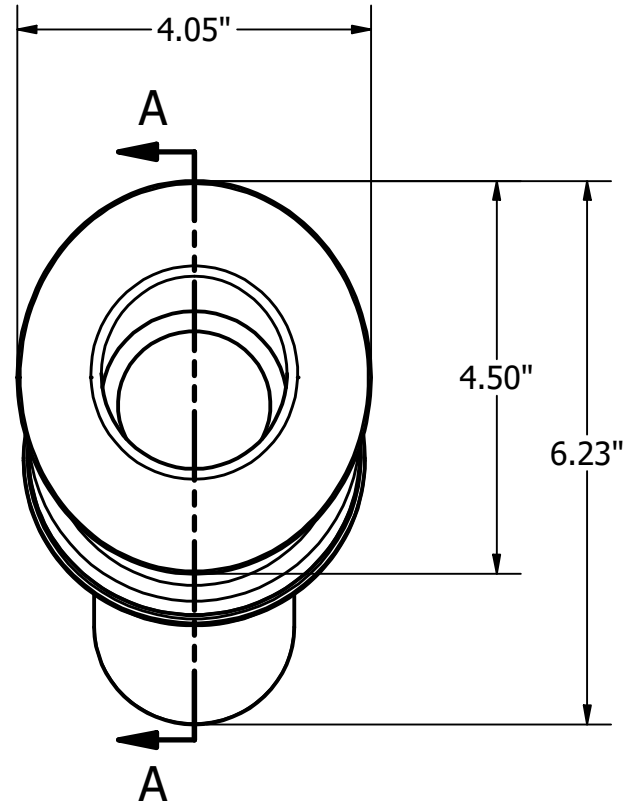

# Marketing Drawing for 105516

SECTION A-A

**Description**

Rod Holder 15° Oval Head Large w/  
Swivel

Size	Part No	Units	Rev	Scale
A	105516	INCHES	0	5:11

Phone: 800.874.4506

www.gemlux.com