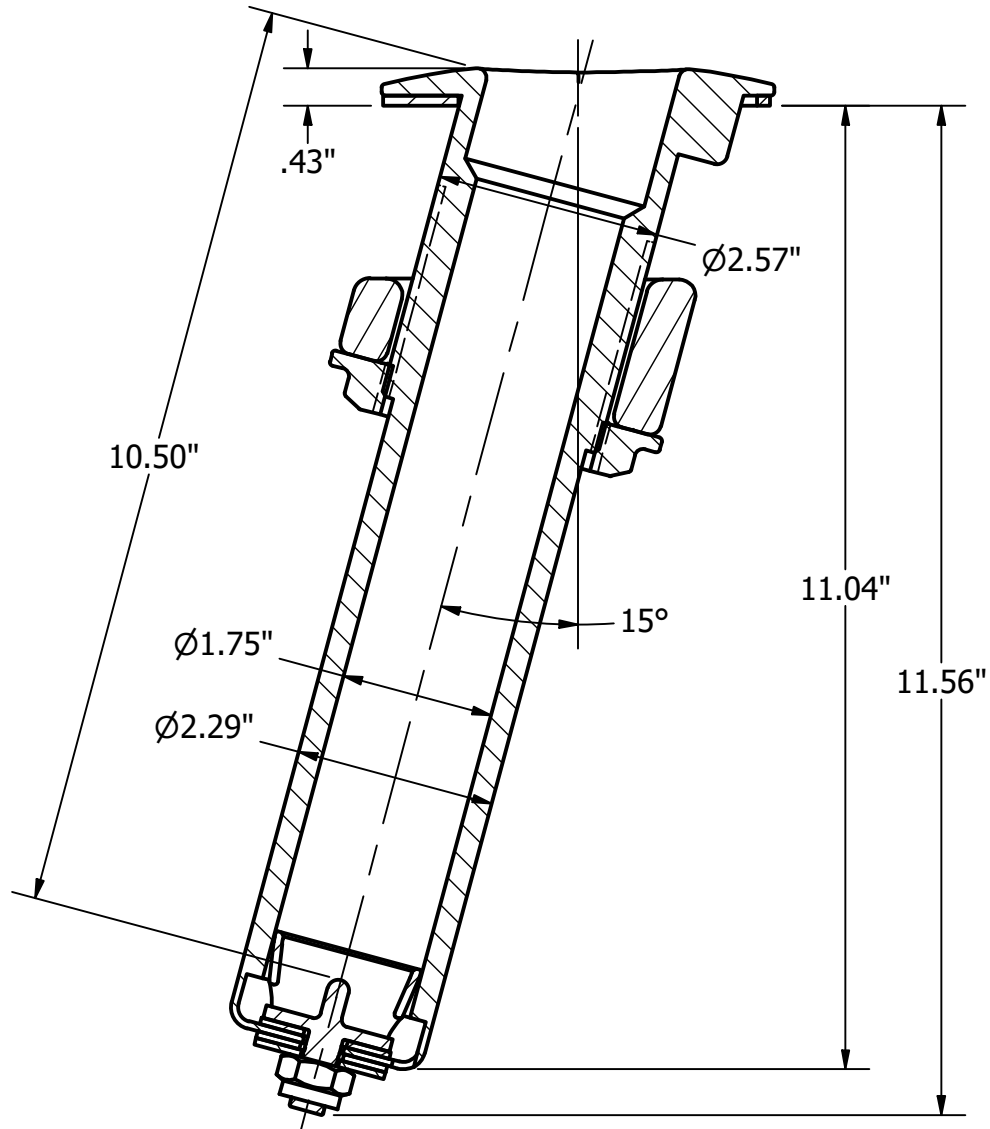

# Marketing Drawing for 105516

SECTION A-A

**Description**

Rod Holder 15° Oval Head Large w/  
Swivel

Size	Part No	Units	Rev	Scale
A	105516	INCHES	0	5:11

Phone: 800.874.4506

www.gemlux.com