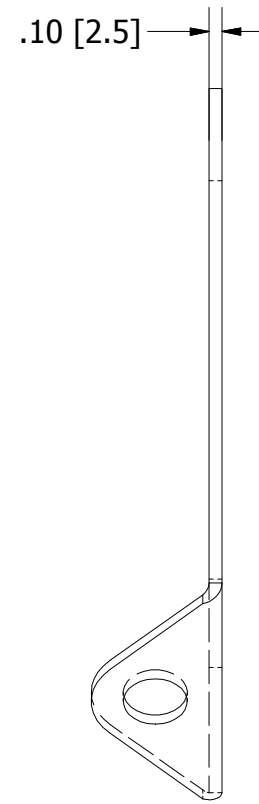

Marketing Drawing for 105517-BP

Description			
Backing Plate for 105517			
Size	Part No	Rev	Scale
A	105517-BP	1	2:3
Phone: 800.874.4506		www.gemlux.com	