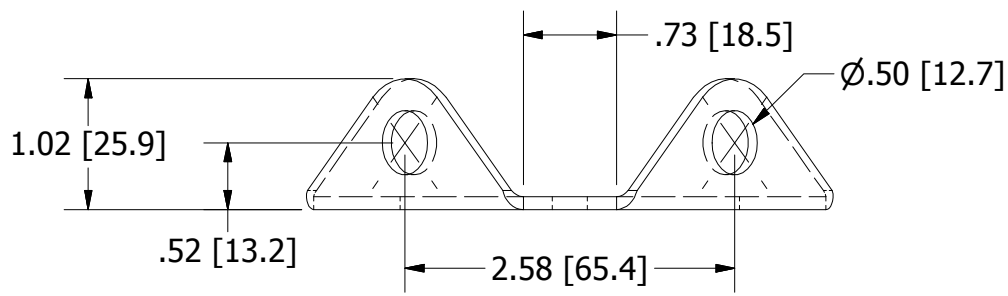

Marketing Drawing for 105517-BP

Description			
Backing Plate for 105517			
Size	Part No	Rev	Scale
A	105517-BP	1	2:3
Phone: 800.874.4506		www.gemlux.com	