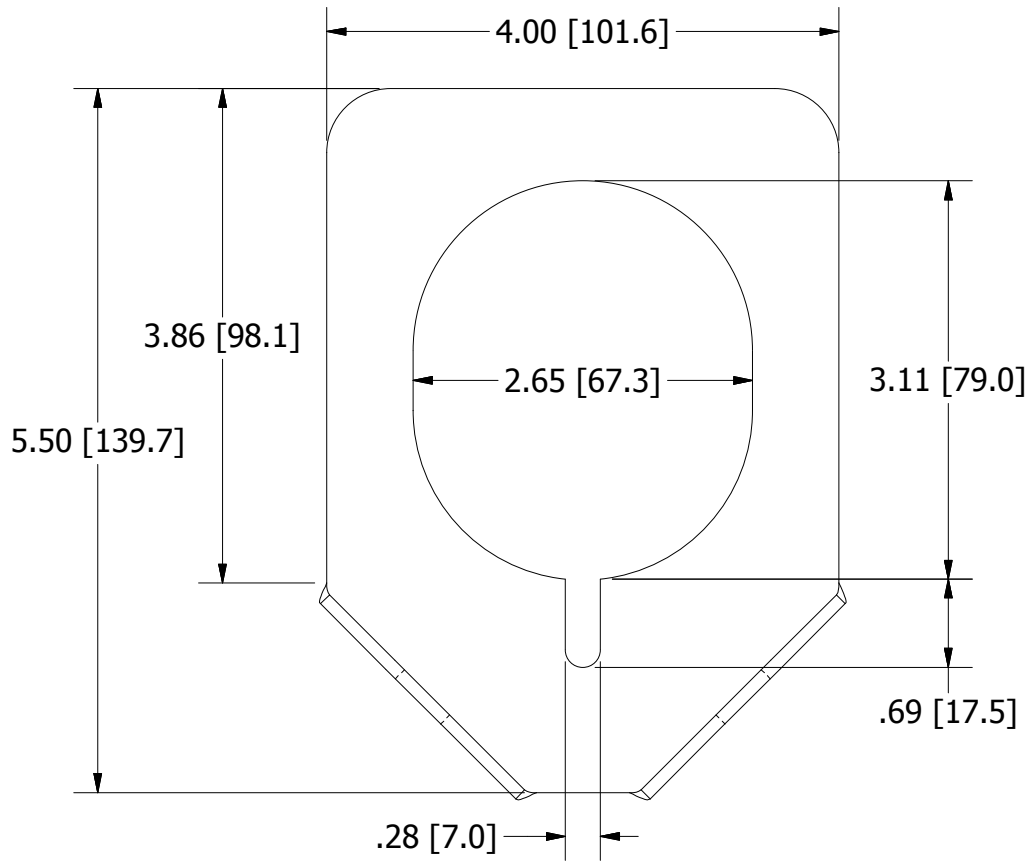

Marketing Drawing for 105517-BP

Description			
Backing Plate for 105517			
Size	Part No	Rev	Scale
A	105517-BP	1	2:3
Phone: 800.874.4506		www.gemlux.com	