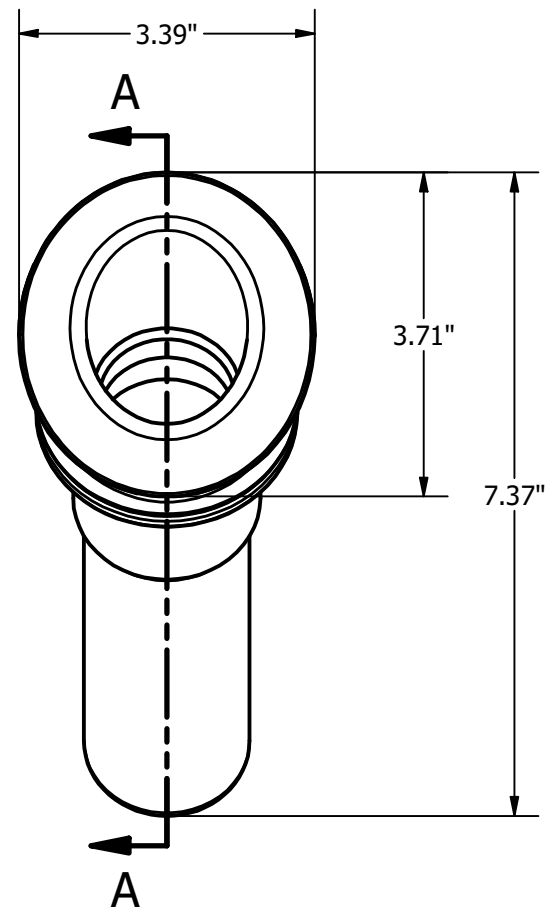

Marketing Drawing for 105525

SECTION A-A

Description

**ROD HOLDER 30DEG SCREWLESS
EXT THREAD**

Size	Part No	Units	Rev	Scale
A	105525	INCHES	1	5:11

Phone: 800.874.4506

www.gemlux.com