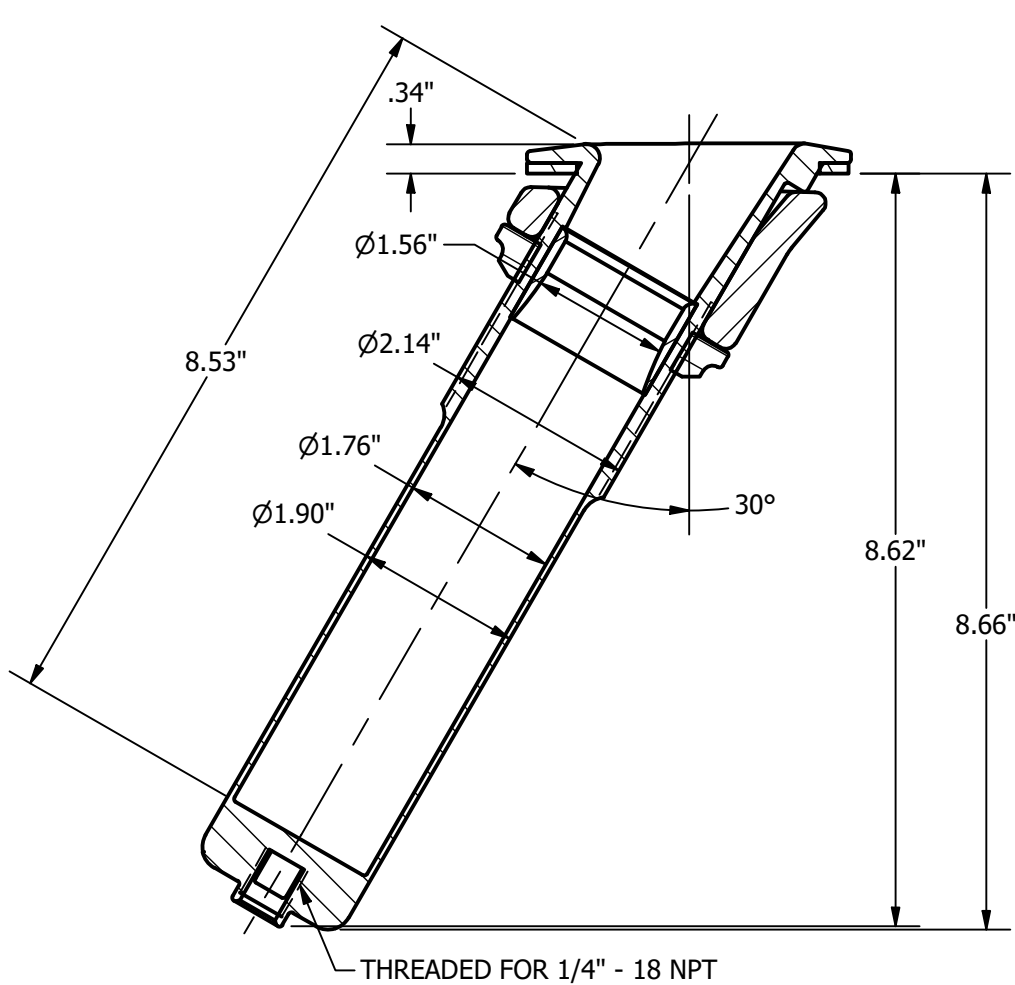

Marketing Drawing for 105525

SECTION A-A

Description

**ROD HOLDER 30DEG SCREWLESS
EXT THREAD**

Size	Part No	Units	Rev	Scale
A	105525	INCHES	1	5:11

Phone: 800.874.4506

www.gemlux.com