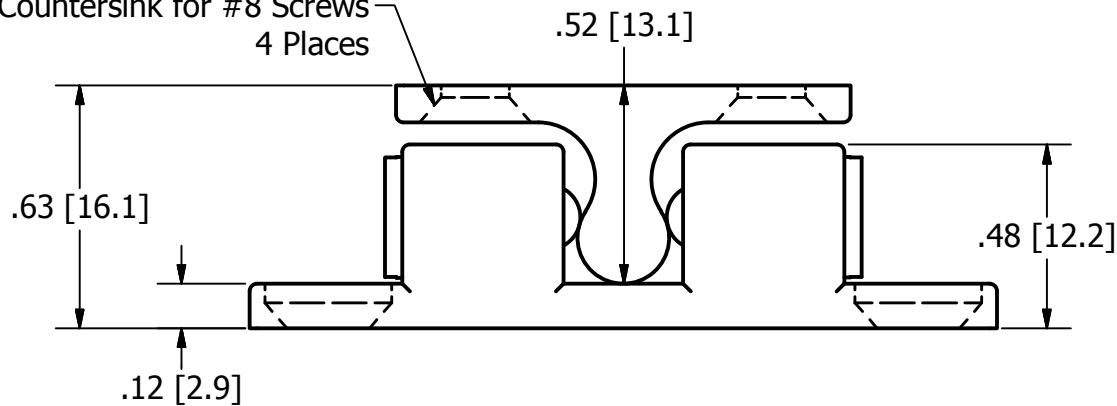

Marketing Drawing for 1340

Countersink for #8 Screws
4 Places

Description

Latch Door 2"x3/8"

Size	Part No	Rev	Scale
A	1340	0	2:1

Phone: 800.874.4506

www.gemlux.com