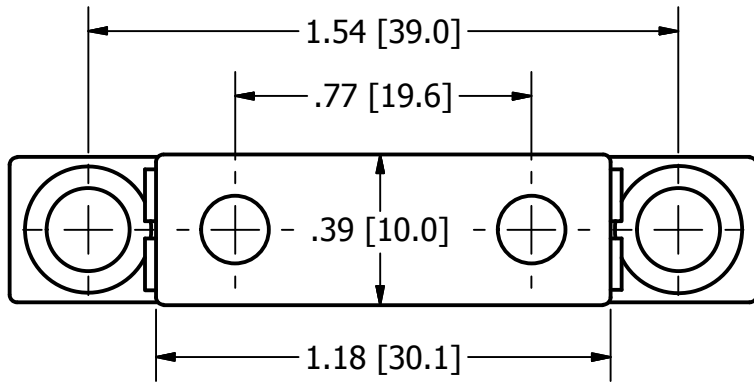

Marketing Drawing for 1340

Countersink for #8 Screws
4 Places

Description

Latch Door 2"x3/8"

Size	Part No	Rev	Scale
A	1340	0	2:1

Phone: 800.874.4506

www.gemlux.com