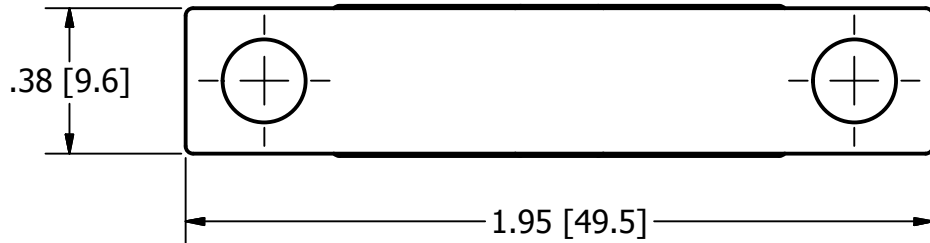

Marketing Drawing for 1340

Countersink for #8 Screws
4 Places

Description

Latch Door 2"x3/8"

Size	Part No	Rev	Scale
A	1340	0	2:1

Phone: 800.874.4506

www.gemlux.com