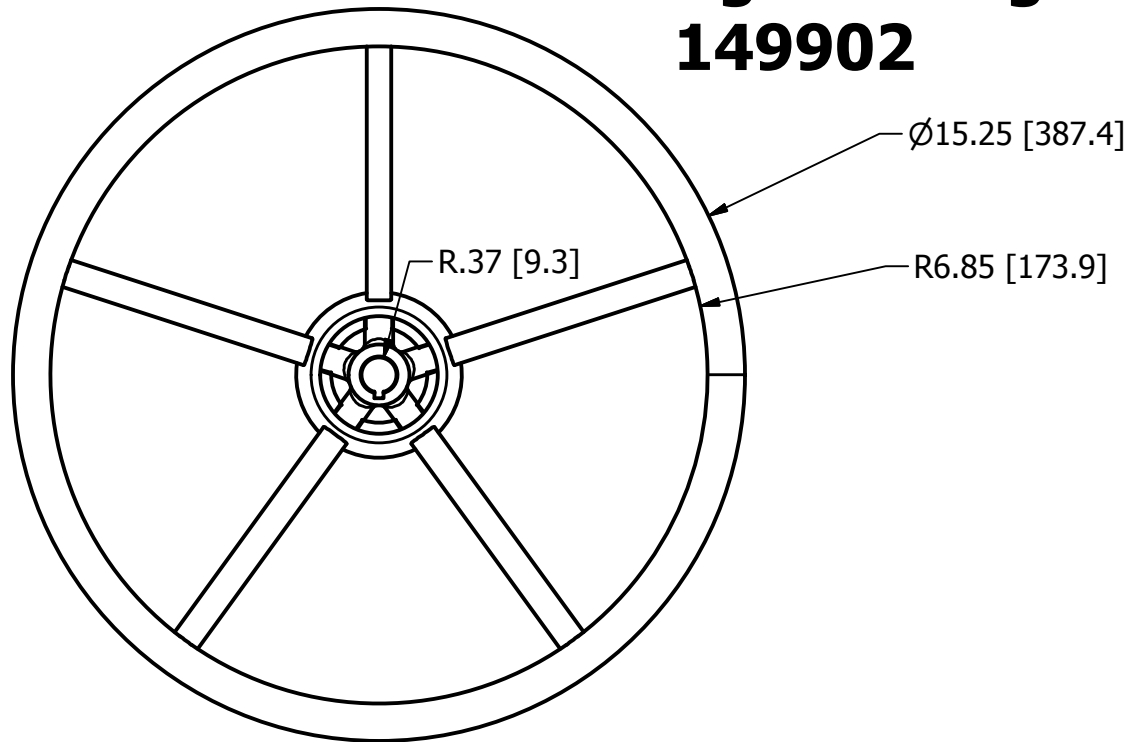

Marketing Drawing for 149902

Description
15" Steering Wheel

| Size | Part No | Rev | Scale |
|------|---------|-----|-------|
| A | 149902 | 0 | 1:4 |

Phone: 800.874.4506

www.gemlux.com