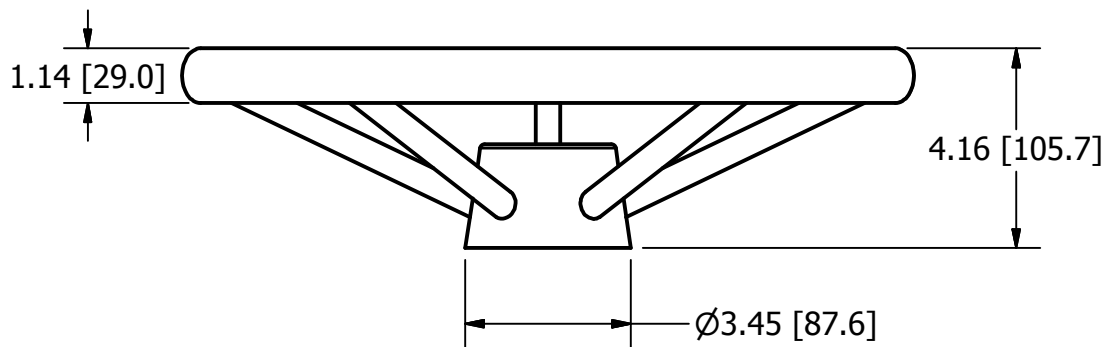

Marketing Drawing for 149902

Description
15" Steering Wheel

| Size | Part No | Rev | Scale |
|------|---------|-----|-------|
| A | 149902 | 0 | 1:4 |

Phone: 800.874.4506

www.gemlux.com