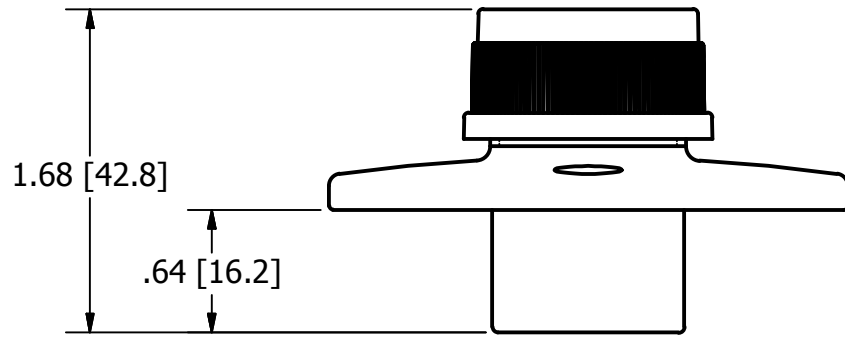

# Marketing Drawing for 191\_Marketing

**Description**  
Water Outlet

Size	Part No	Rev	Scale
A	191_Marketing	0	1:1

Phone: 800.874.4506

www.gemlux.com