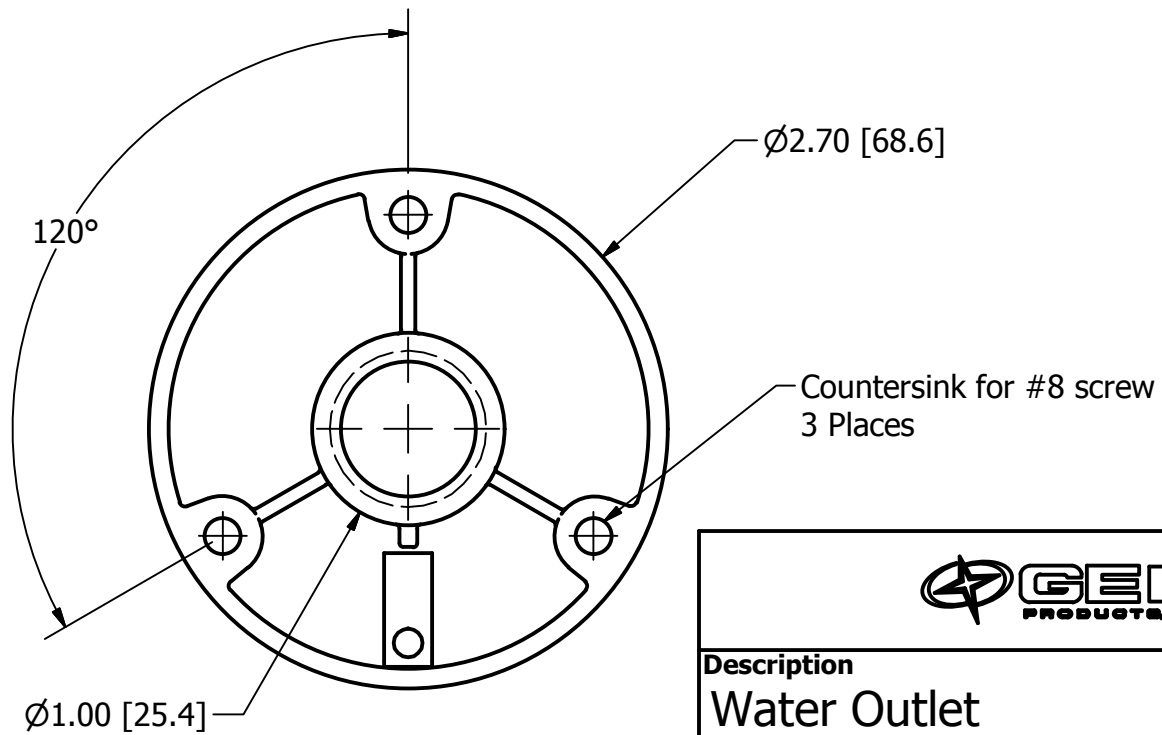

# Marketing Drawing for 191\_Marketing

**Description**  
Water Outlet

Size	Part No	Rev	Scale
A	191_Marketing	0	1:1

Phone: 800.874.4506

www.gemlux.com