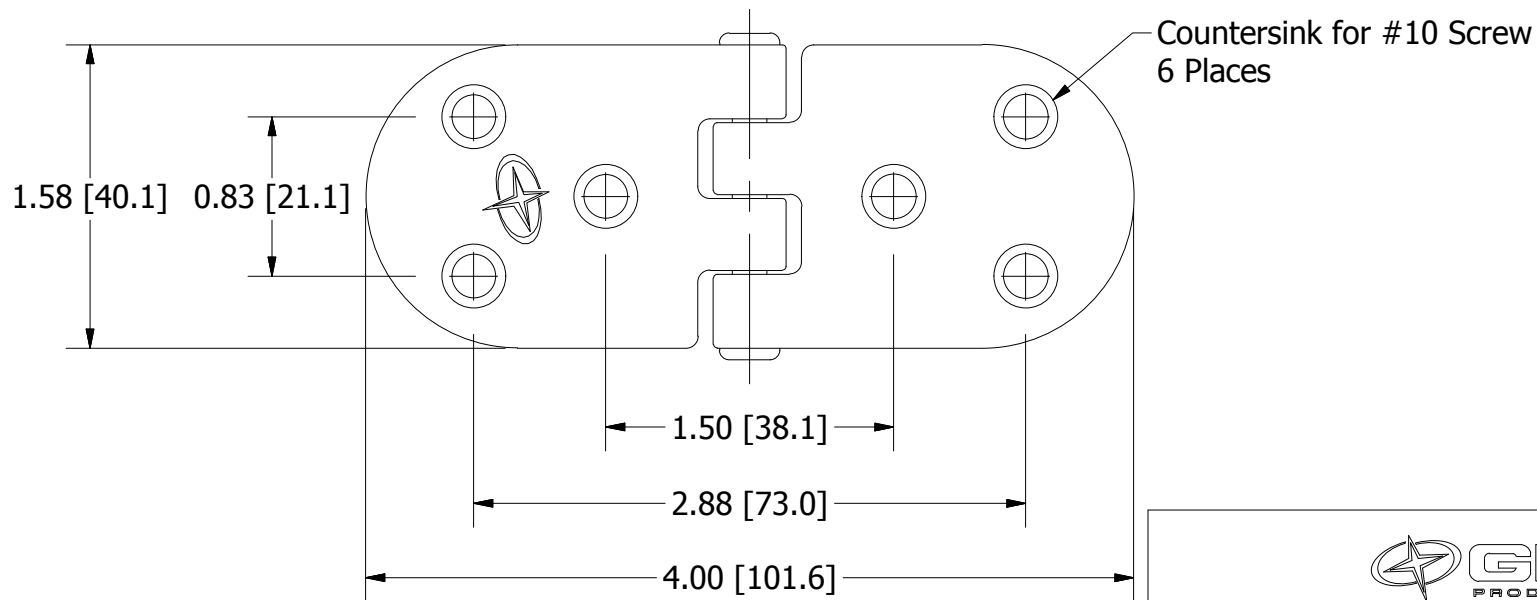

Marketing Drawing for 2176

Description

Hinge, 4" x 1.5", FM

Size	Part No	Rev	Scale
A	2176	1	1:1

Phone: 800.874.4506

www.gemlux.com