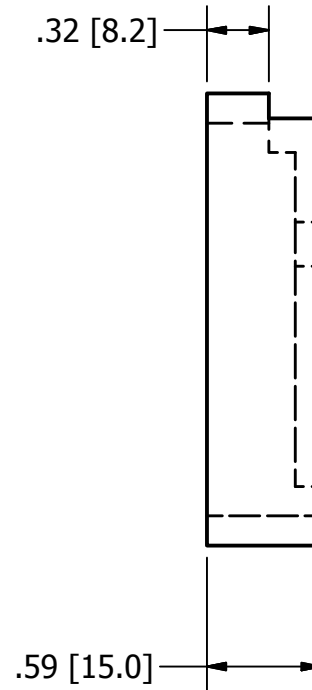

# Marketing Drawing for 415

**Description**  
Thick Backing Plate Stellar

Size	Part No	Rev	Scale
A	415	0	1:1

Phone: 800.874.4506

www.gemlux.com