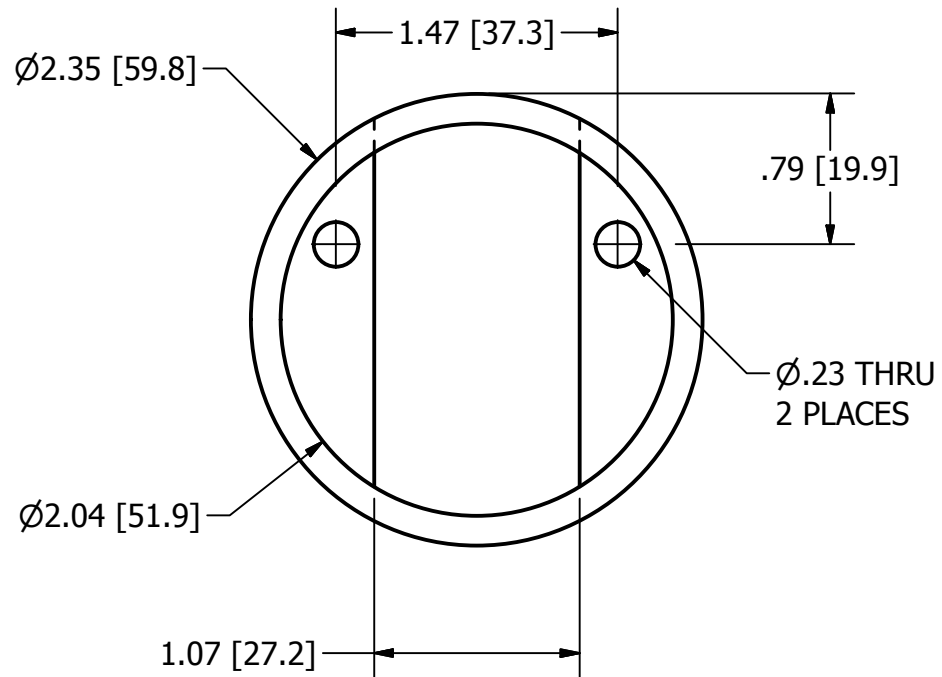

# Marketing Drawing for 415

**Description**  
Thick Backing Plate Stellar

Size	Part No	Rev	Scale
A	415	0	1:1

Phone: 800.874.4506

www.gemlux.com