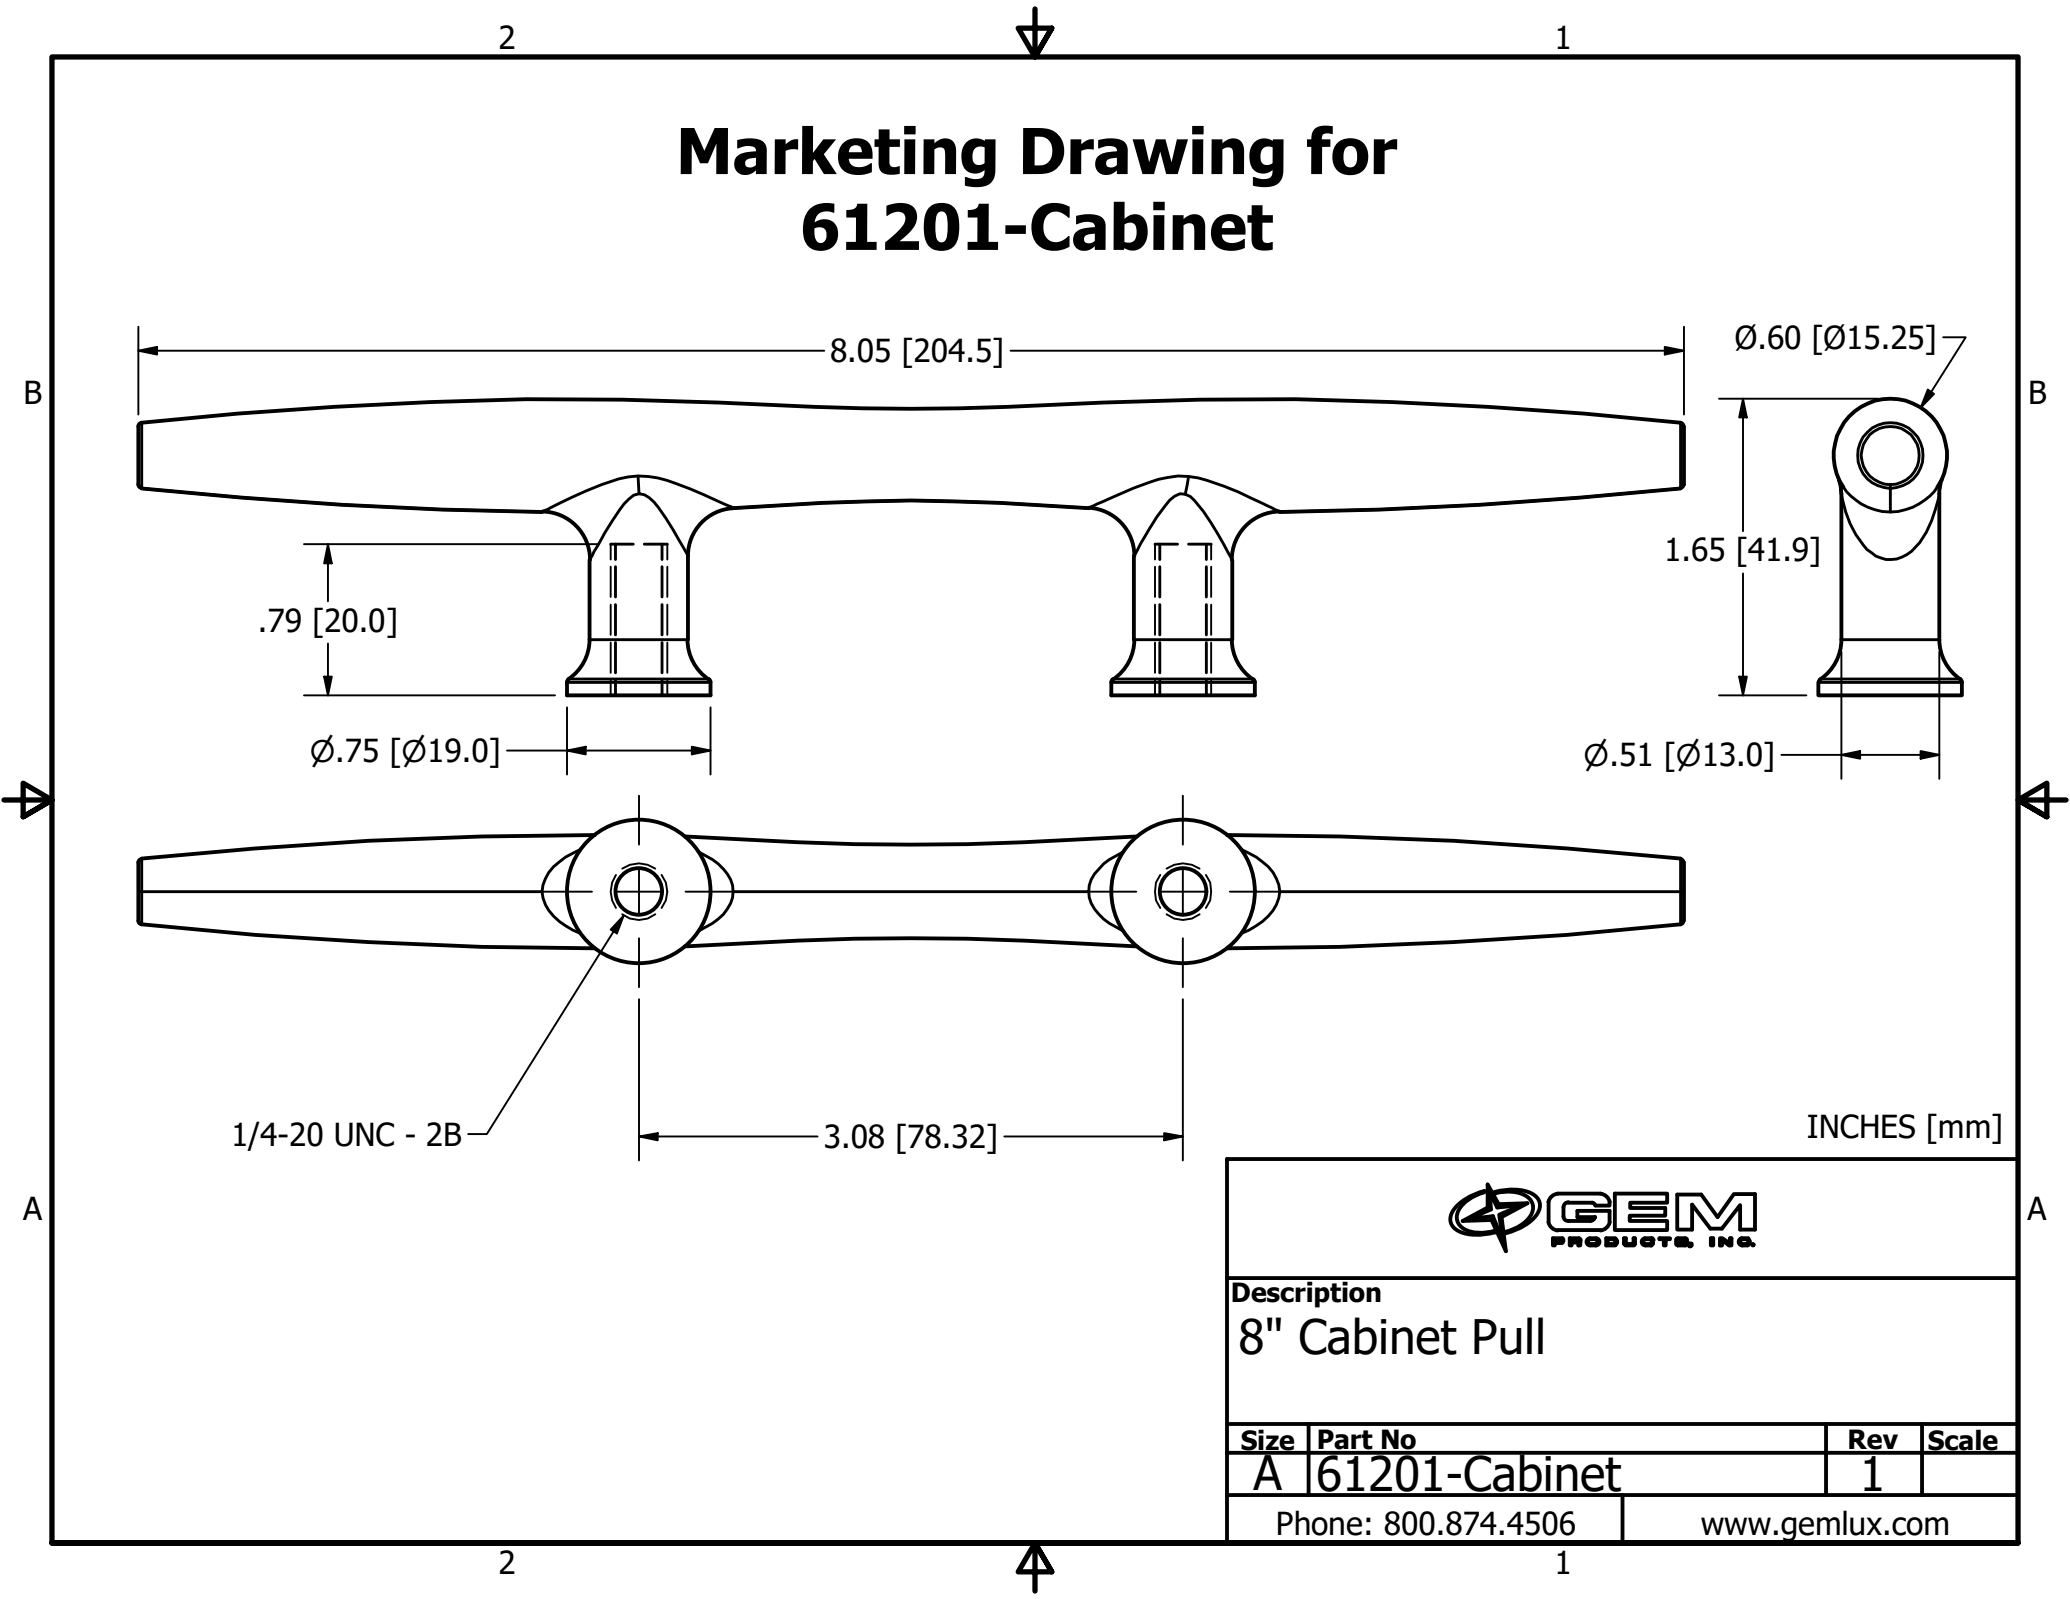

Marketing Drawing for 61201-Cabinet

1/4-20 UNC - 2B

3.08 [78.32]

.79 [20.0]

Ø.75 [Ø19.0]

8.05 [204.5]

Ø.60 [Ø15.25]

1.65 [41.9]

Ø.51 [Ø13.0]

INCHES [mm]

Description

8" Cabinet Pull

Size	Part No	Rev	Scale
A	61201-Cabinet	1	
Phone: 800.874.4506		www.gemlux.com	