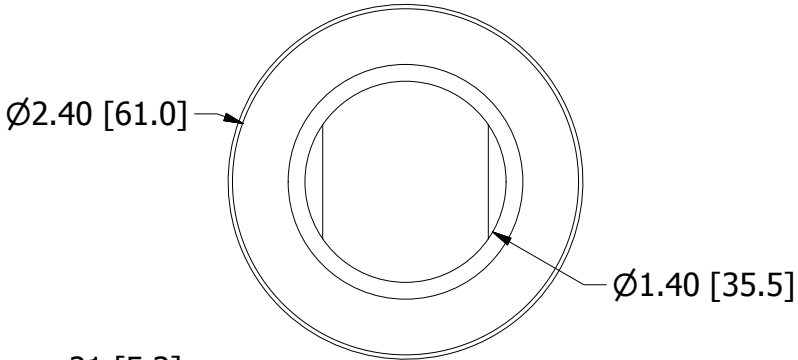

Marketing Drawing for 70004-2

Description
Thru Hull 1.25"

Size	Part No	Rev	Scale
A	70004-2	5	3:4

Phone: 800.874.4506

www.gemlux.com