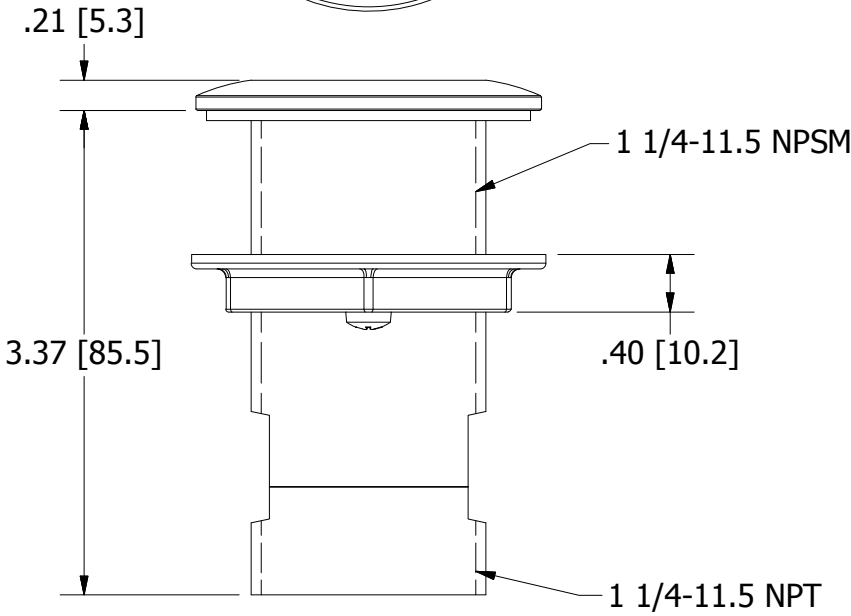

Marketing Drawing for 70004-2

Description
Thru Hull 1.25"

Size	Part No	Rev	Scale
A	70004-2	5	3:4

Phone: 800.874.4506

www.gemlux.com