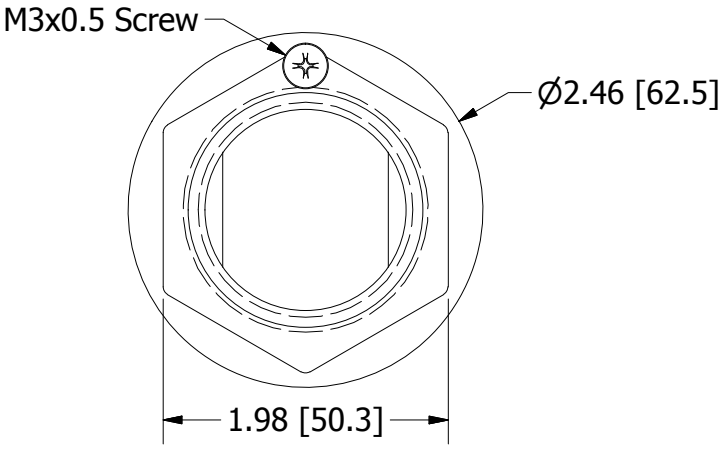

Marketing Drawing for 70004-2

Description
Thru Hull 1.25"

Size	Part No	Rev	Scale
A	70004-2	5	3:4

Phone: 800.874.4506

www.gemlux.com