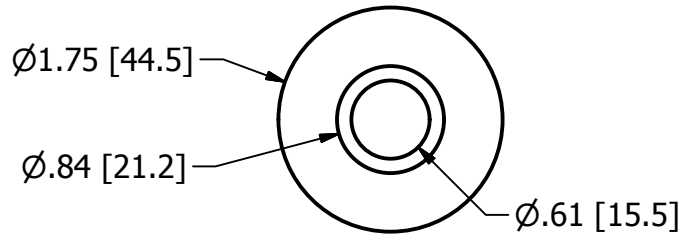

Marketing Drawing for 71002-2

Description

Thru Hull 3/4" Barb

Size	Part No	Rev	Scale
A	71002-2	4	1:1

Phone: 800.874.4506

www.gemlux.com