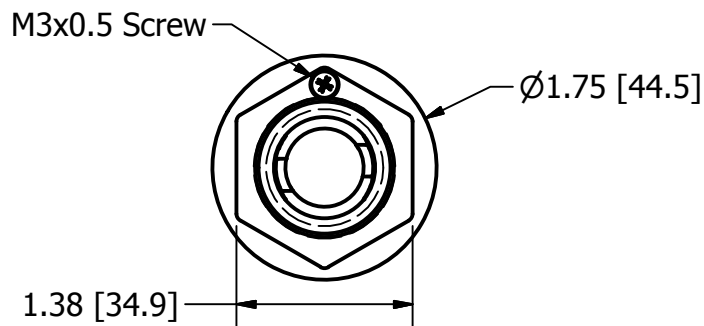

Marketing Drawing for 71002-2

Description

Thru Hull 3/4" Barb

Size	Part No	Rev	Scale
A	71002-2	4	1:1

Phone: 800.874.4506

www.gemlux.com