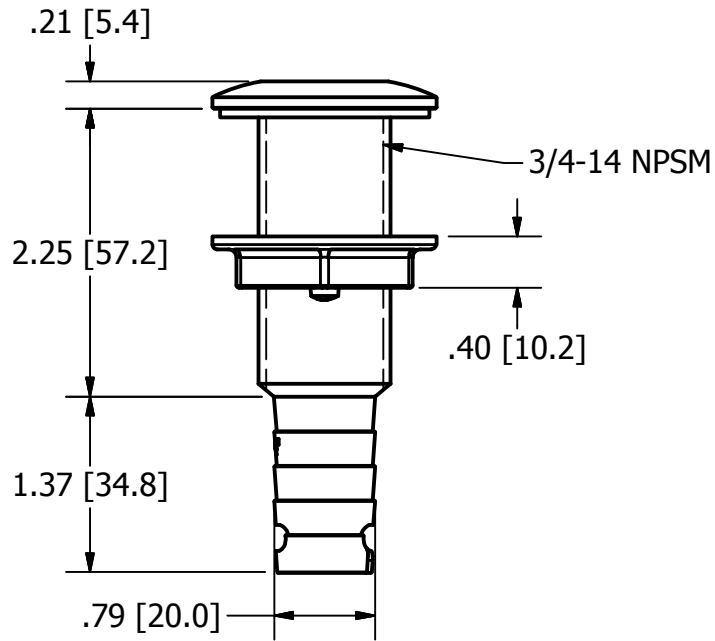

Marketing Drawing for 71002-2

Description

Thru Hull 3/4" Barb

Size	Part No	Rev	Scale
A	71002-2	4	1:1

Phone: 800.874.4506

www.gemlux.com