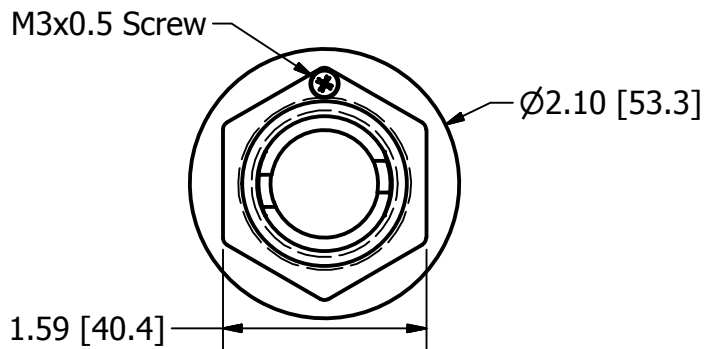

# Marketing Drawing for 71003-2

**Description**  
Thru Hull 1" Barb

Size	Part No	Rev	Scale
A	71003-2	4	1:1

Phone: 800.874.4506

www.gemlux.com