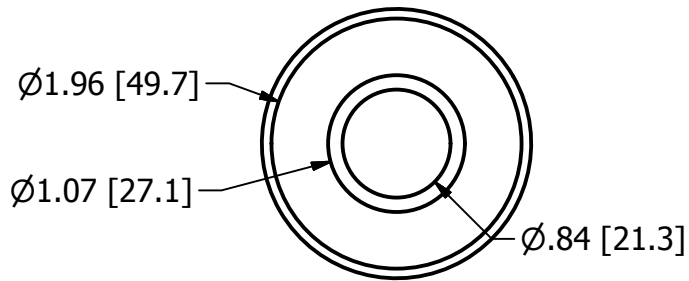

# Marketing Drawing for 71003-2

**Description**  
Thru Hull 1" Barb

Size	Part No	Rev	Scale
A	71003-2	4	1:1

Phone: 800.874.4506

www.gemlux.com