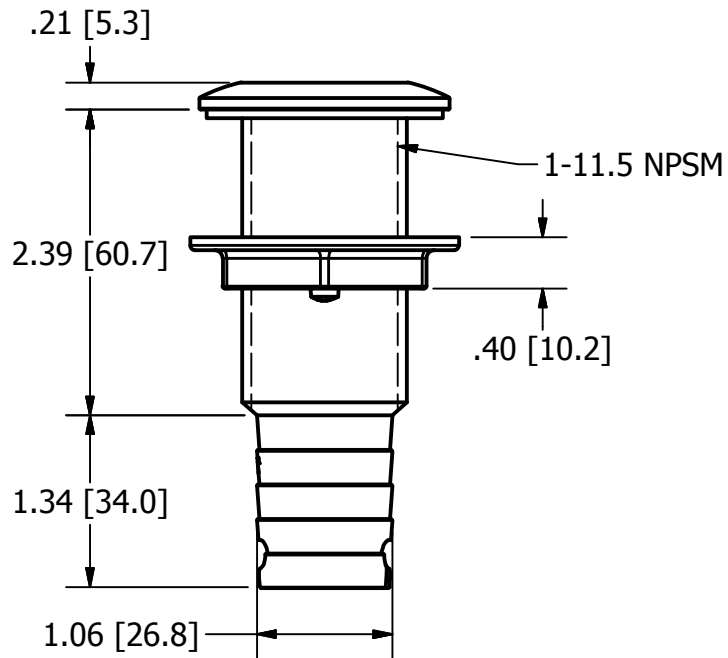

# Marketing Drawing for 71003-2

**Description**  
Thru Hull 1" Barb

Size	Part No	Rev	Scale
A	71003-2	4	1:1

Phone: 800.874.4506

www.gemlux.com