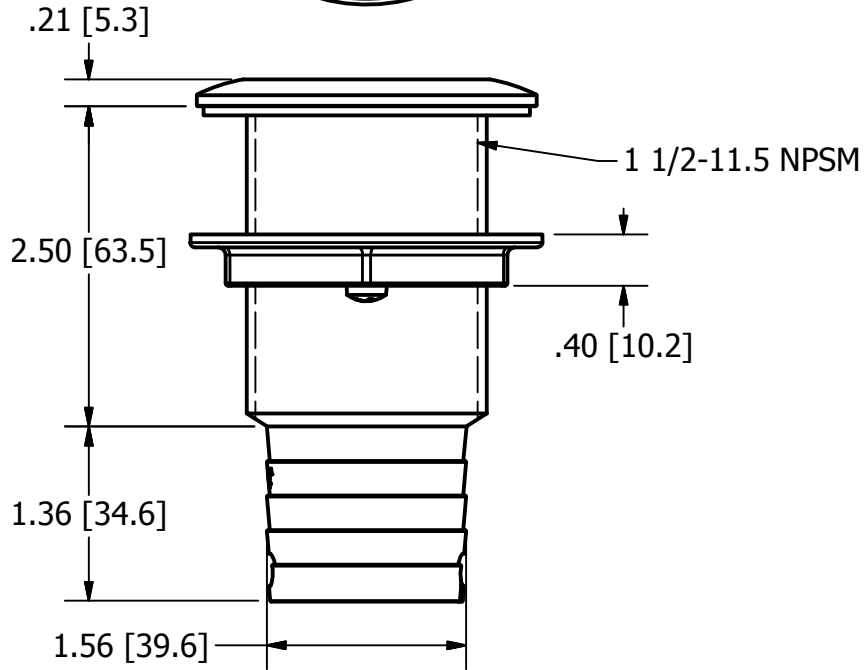

Marketing Drawing for 71006-2

Description
Thru Hull 1 1/2" Barb

Size	Part No	Rev	Scale
A	71006-2	4	1:1

Phone: 800.874.4506

www.gemlux.com