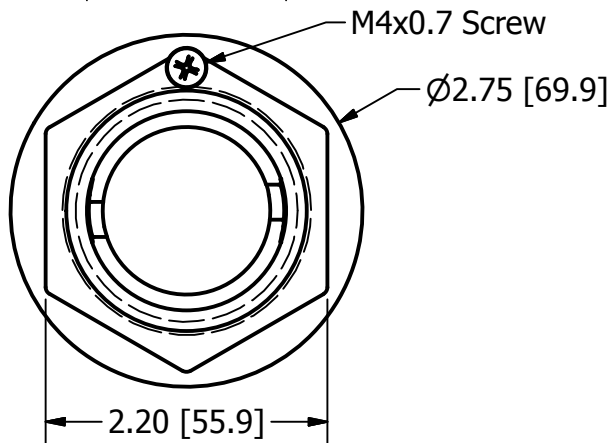

Marketing Drawing for 71006-2

Description
Thru Hull 1 1/2" Barb

Size	Part No	Rev	Scale
A	71006-2	4	1:1

Phone: 800.874.4506

www.gemlux.com