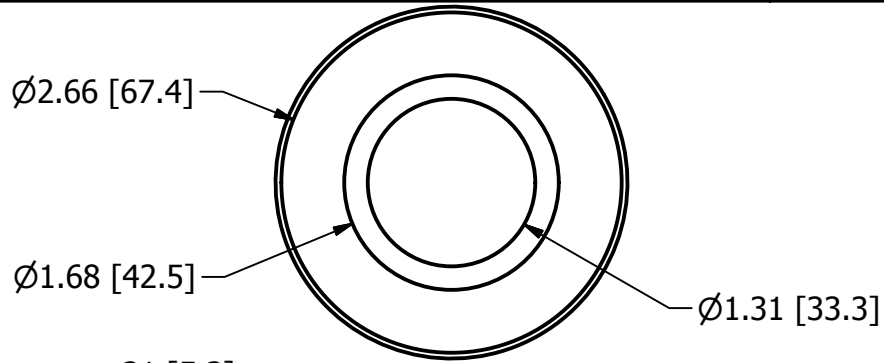

Marketing Drawing for 71006-2

Description
Thru Hull 1 1/2" Barb

Size	Part No	Rev	Scale
A	71006-2	4	1:1

Phone: 800.874.4506

www.gemlux.com