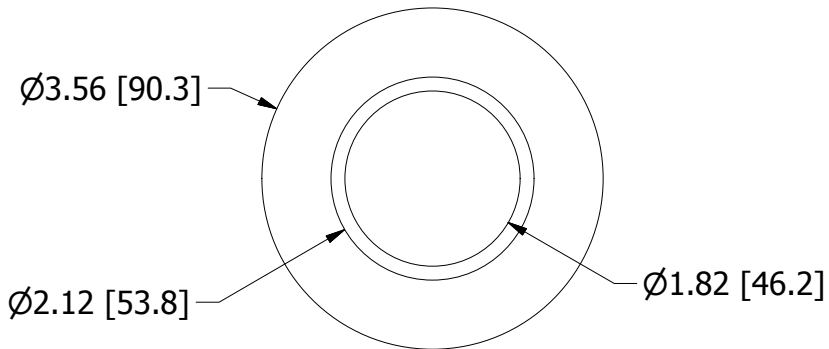

# Marketing Drawing for 71008-2

**Description**  
Thru Hull 2" Barb

Size	Part No	Rev	Scale
A	71008-2	4	1:2

Phone: 800.874.4506

www.gemlux.com