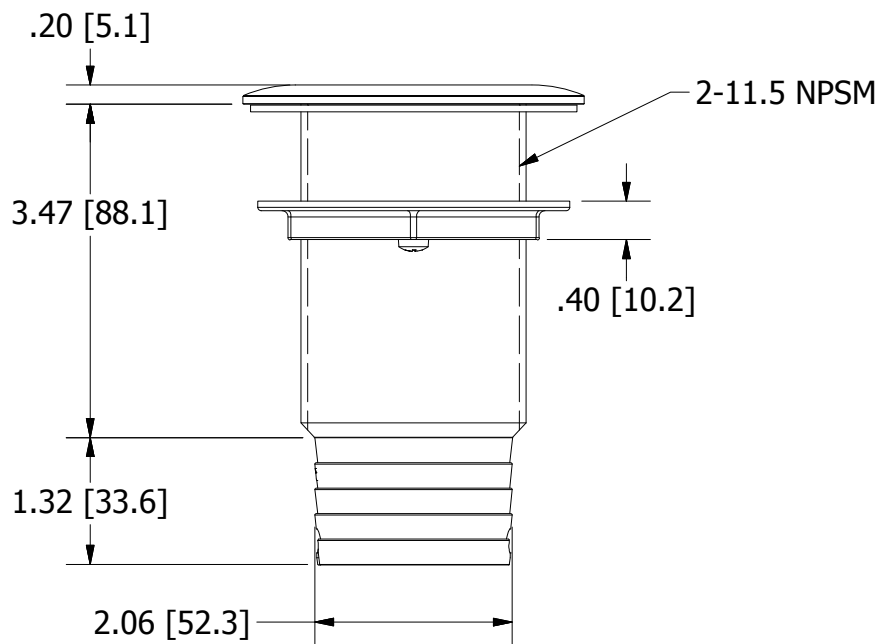

# Marketing Drawing for 71008-2

**Description**  
Thru Hull 2" Barb

Size	Part No	Rev	Scale
A	71008-2	4	1:2

Phone: 800.874.4506

www.gemlux.com