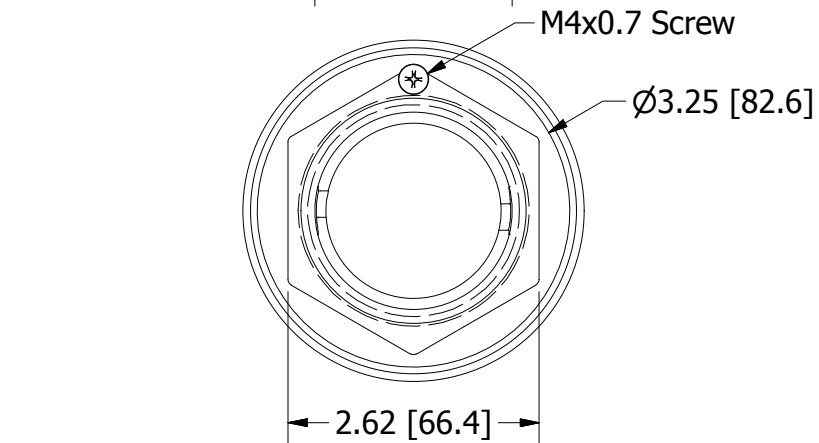

# Marketing Drawing for 71008-2

**Description**  
Thru Hull 2" Barb

Size	Part No	Rev	Scale
A	71008-2	4	1:2

Phone: 800.874.4506

www.gemlux.com