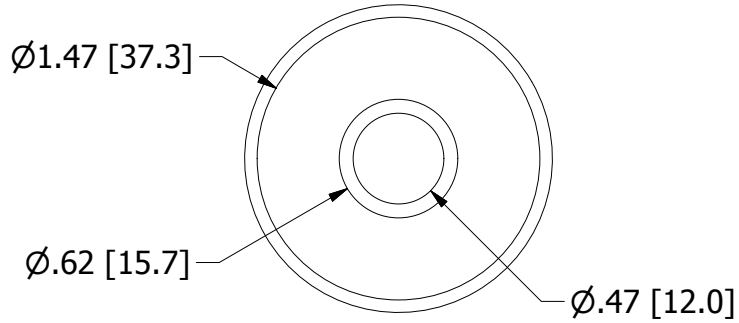

# Marketing Drawing for 72001-2

**Description**  
Thru Hull 5/8" Barb Short

Size	Part No	Rev	Scale
A	72001-2	4	1:1

Phone: 800.874.4506

www.gemlux.com