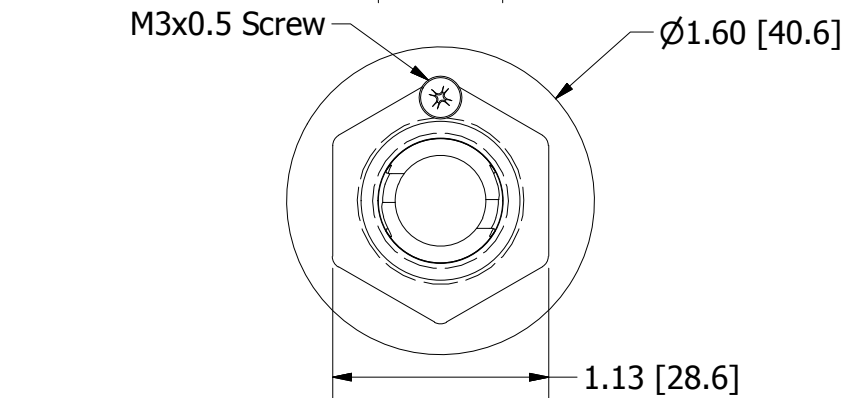

# Marketing Drawing for 72001-2

**Description**  
Thru Hull 5/8" Barb Short

Size	Part No	Rev	Scale
A	72001-2	4	1:1

Phone: 800.874.4506

www.gemlux.com