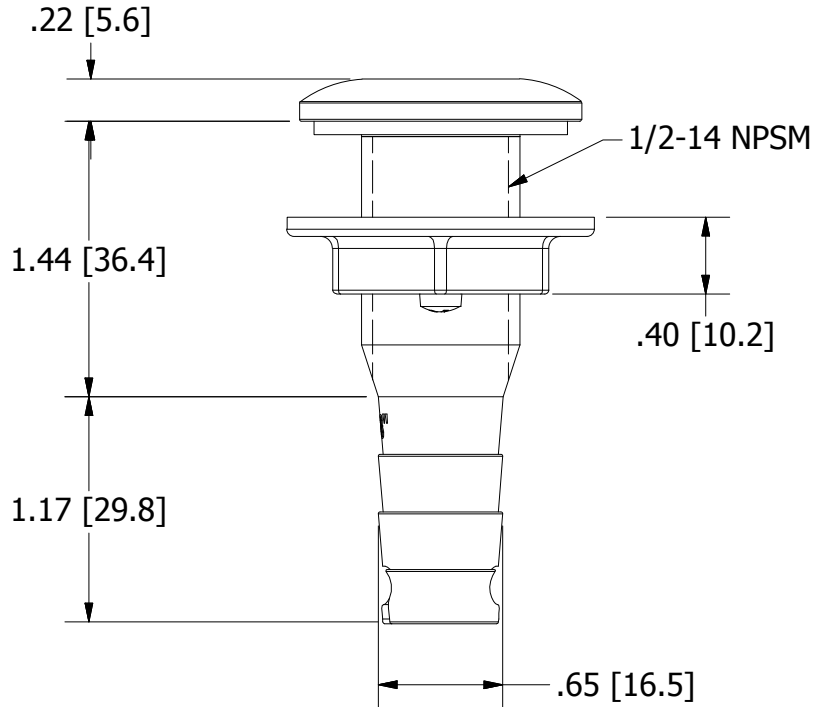

# Marketing Drawing for 72001-2

**Description**  
Thru Hull 5/8" Barb Short

Size	Part No	Rev	Scale
A	72001-2	4	1:1

Phone: 800.874.4506

www.gemlux.com