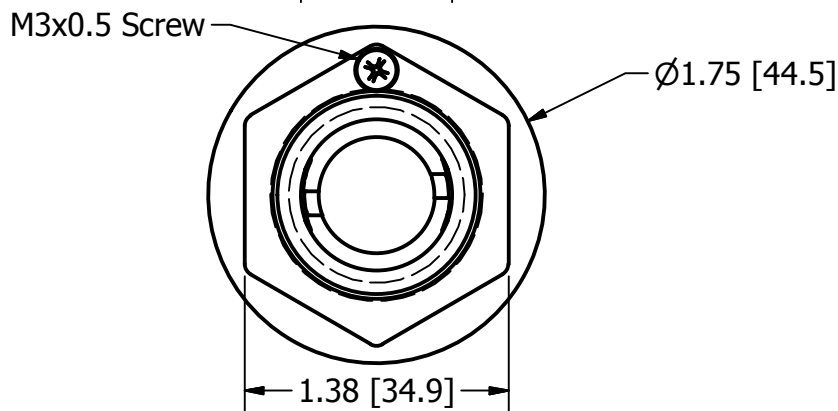

Marketing Drawing for 72002-2

Description
Thru Hull 3/4" Barb Short

Size	Part No	Rev	Scale
A	72002-2	4	1:1

Phone: 800.874.4506

www.gemlux.com