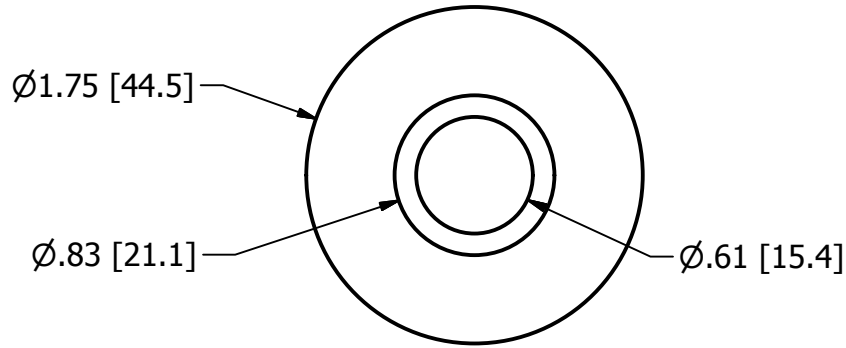

Marketing Drawing for 72002-2

Description
Thru Hull 3/4" Barb Short

Size	Part No	Rev	Scale
A	72002-2	4	1:1

Phone: 800.874.4506

www.gemlux.com