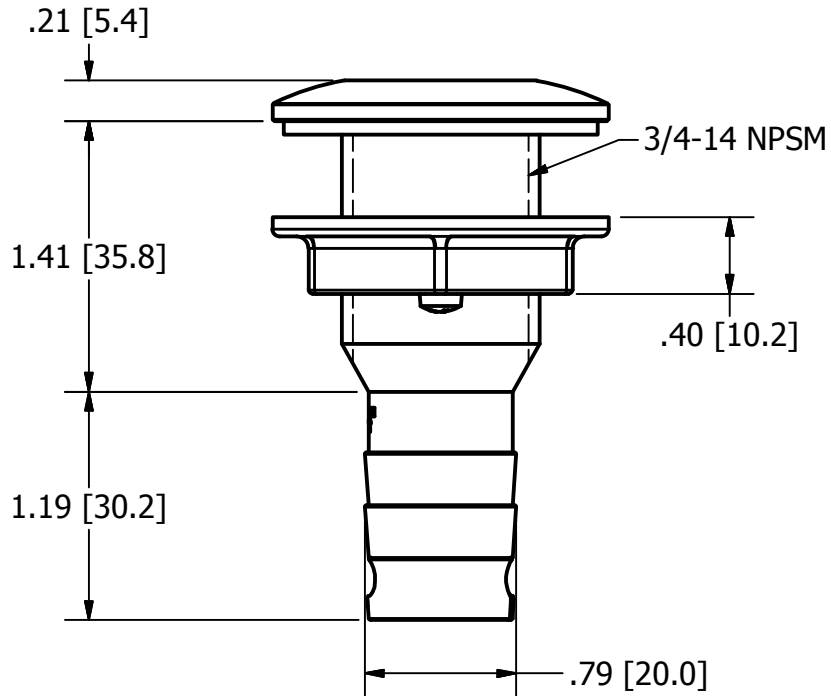

Marketing Drawing for 72002-2

Description
Thru Hull 3/4" Barb Short

Size	Part No	Rev	Scale
A	72002-2	4	1:1

Phone: 800.874.4506

www.gemlux.com