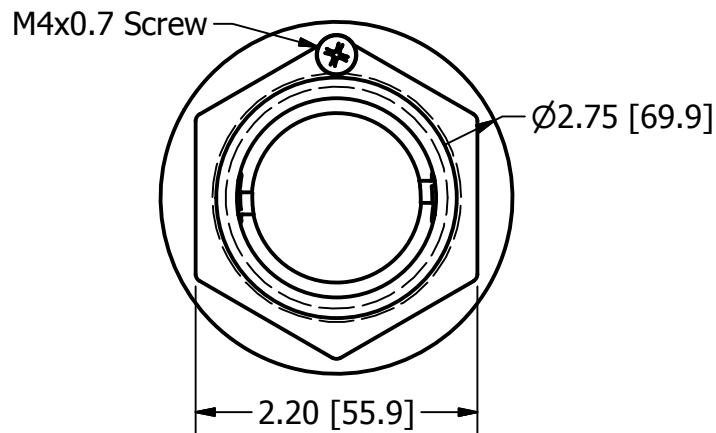

# Marketing Drawing for 72006-2

**Description**  
Thru Hull 1 1/2" Barb Short

Size	Part No	Rev	Scale
A	72006-2	4	2:3

Phone: 800.874.4506

www.gemlux.com