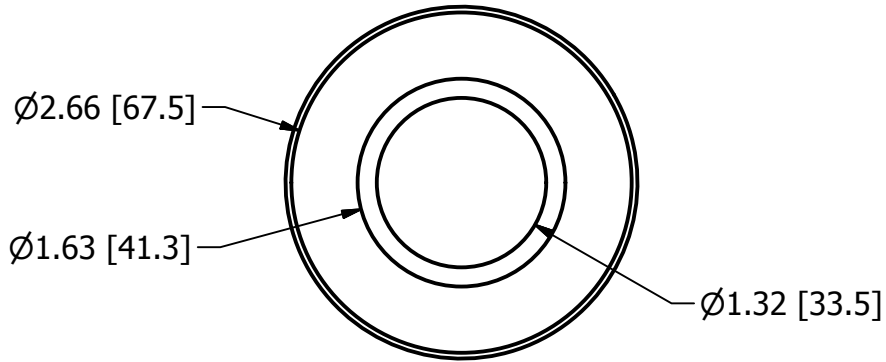

# Marketing Drawing for 72006-2

**Description**  
Thru Hull 1 1/2" Barb Short

Size	Part No	Rev	Scale
A	72006-2	4	2:3

Phone: 800.874.4506

www.gemlux.com