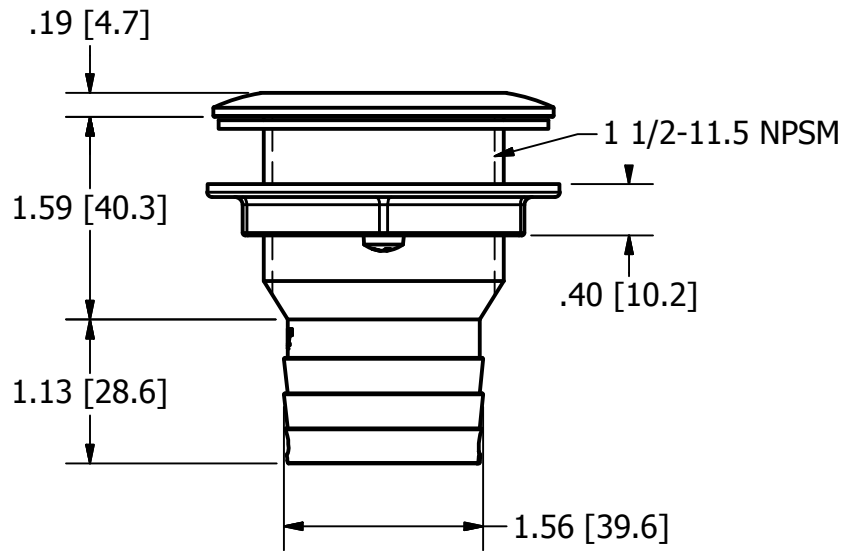

# Marketing Drawing for 72006-2

**Description**  
Thru Hull 1 1/2" Barb Short

Size	Part No	Rev	Scale
A	72006-2	4	2:3

Phone: 800.874.4506

www.gemlux.com