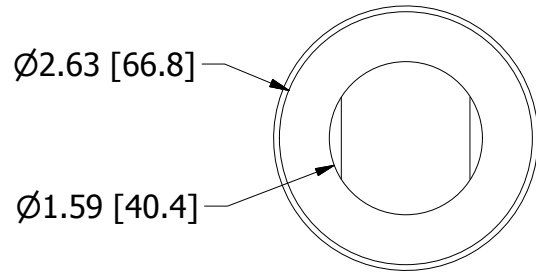

Marketing Drawing for 73005-2

Description
Thru Hull 1.5" Extended

Size	Part No	Rev	Scale
A	73005-2	5	1:2

Phone: 800.874.4506

www.gemlux.com