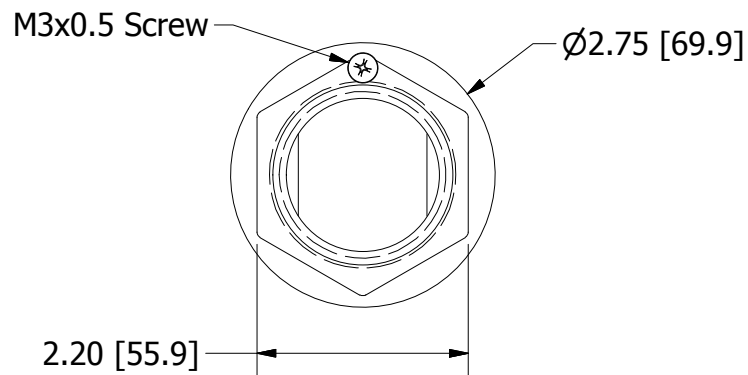

Marketing Drawing for 73005-2

Description
Thru Hull 1.5" Extended

Size	Part No	Rev	Scale
A	73005-2	5	1:2

Phone: 800.874.4506

www.gemlux.com