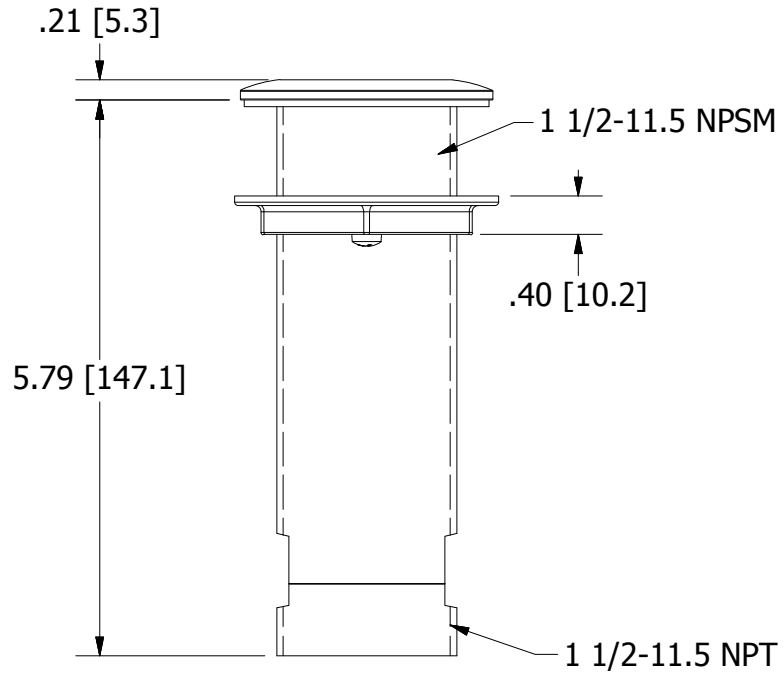

Marketing Drawing for 73005-2

Description
Thru Hull 1.5" Extended

Size	Part No	Rev	Scale
A	73005-2	5	1:2

Phone: 800.874.4506

www.gemlux.com