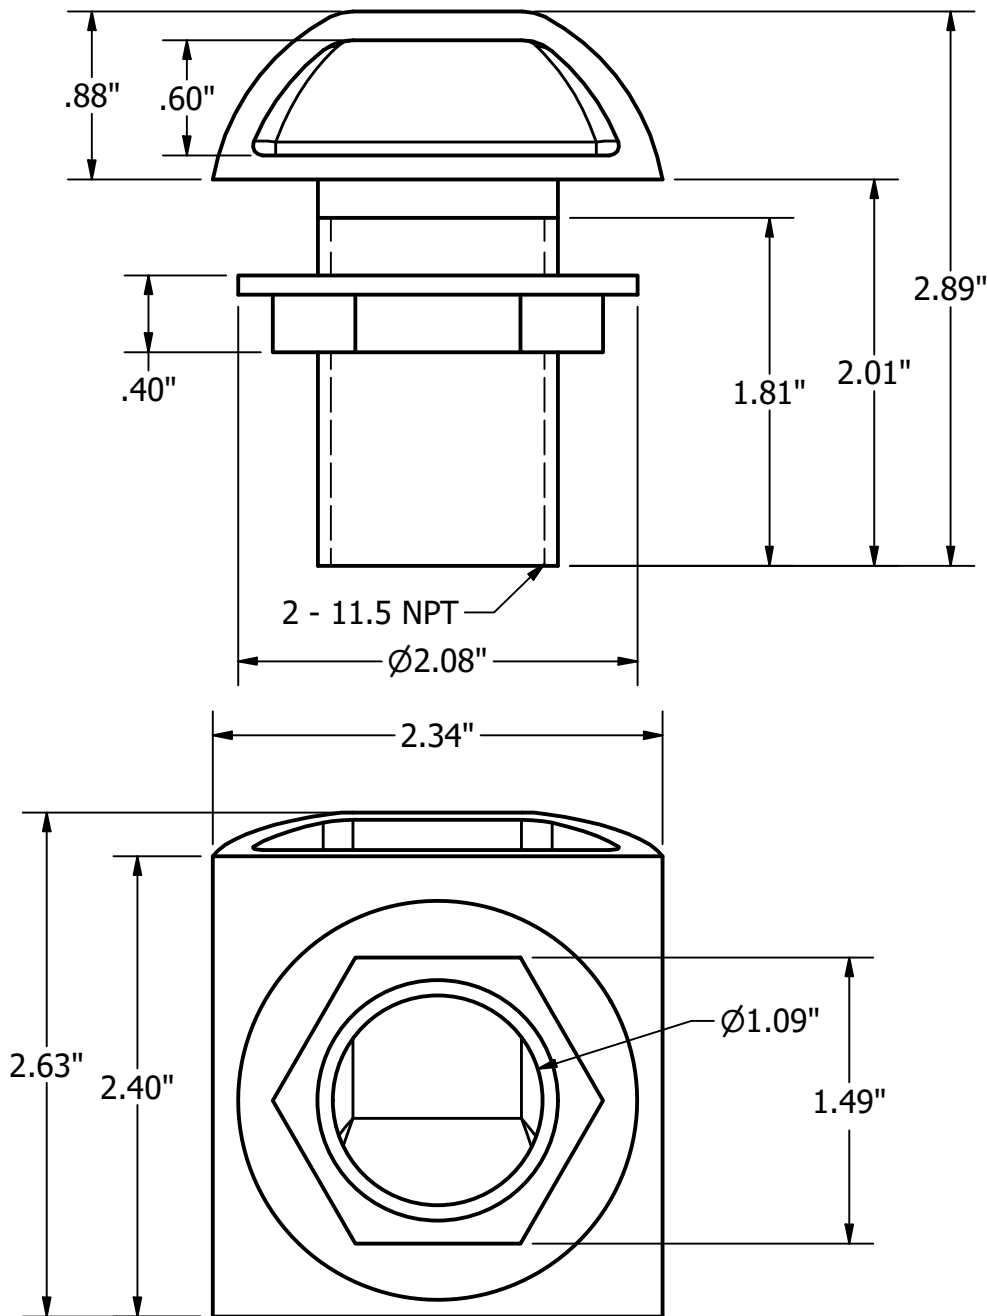

Marketing Drawing for 74005

Description
NPT Fin Safe Live Well Feed

Size	Part No	Rev	Scale
A	74005	A	1 : 1

Phone: 800.874.4506

www.gemlux.com