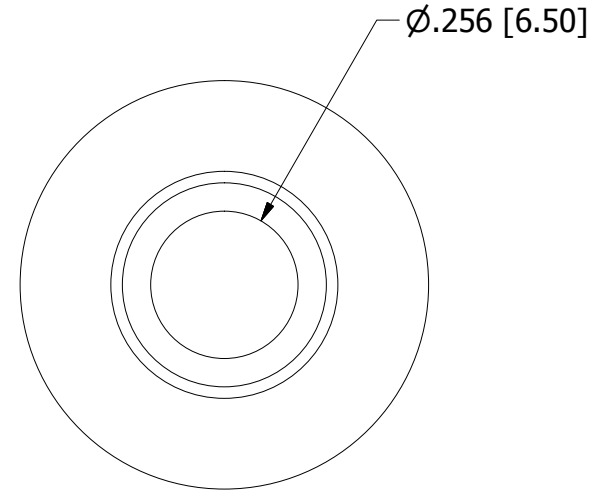

Marketing Drawing for 89000

Description
Small Nylon Drain

Size	Part No	Rev	Scale
A	89000	0	3:1

Phone: 800.874.4506

www.gemlux.com