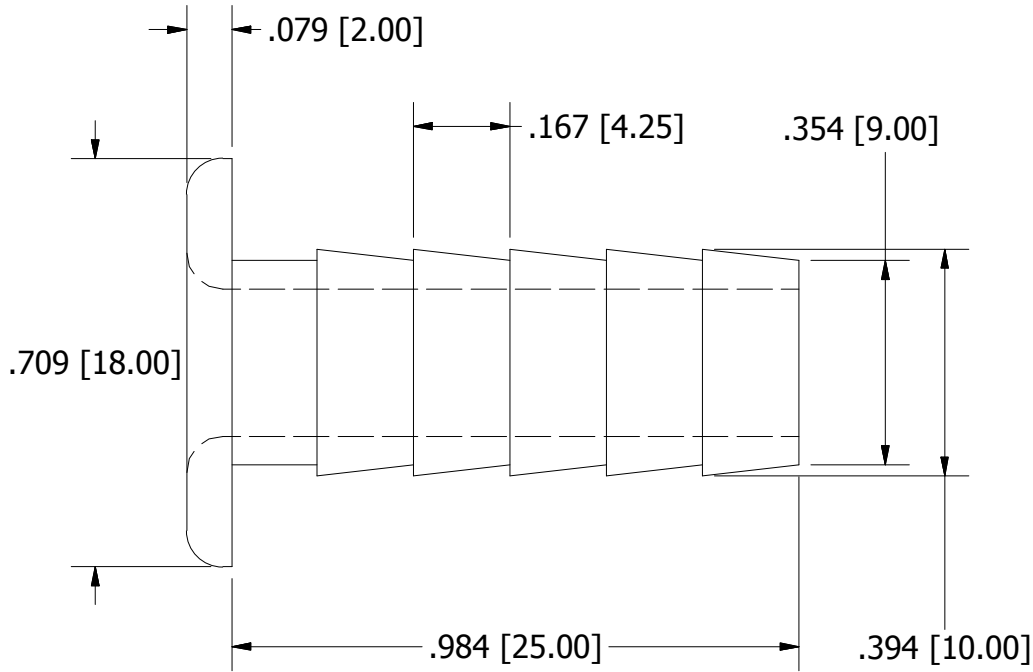

Marketing Drawing for 89000

Description
Small Nylon Drain

Size	Part No	Rev	Scale
A	89000	0	3:1

Phone: 800.874.4506

www.gemlux.com