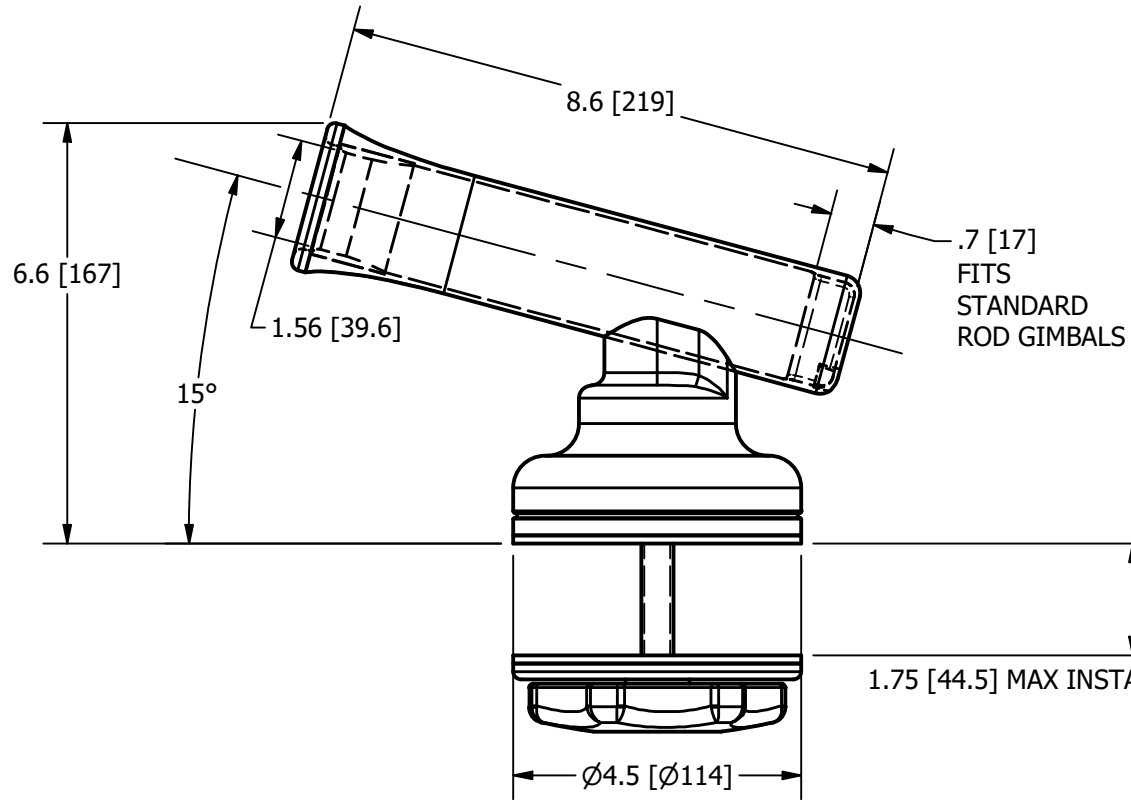

Marketing Drawing for OR-BA-21 - MARKETING

Angular Positions

INCHES [mm]

Description
COASTAL SERIES OUTRIGGER BASE

Size	Part No	Rev	Scale
A	OR-BA-21	A	1 / 3

Phone: 800.874.4506

www.gemlux.com