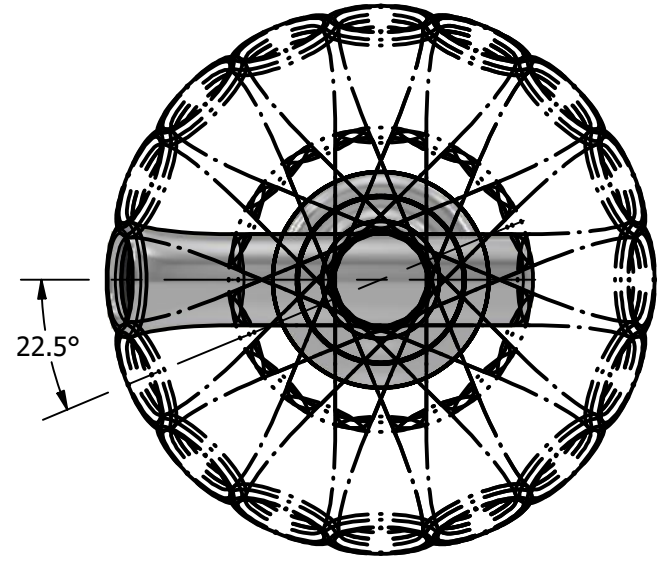

Marketing Drawing for OR-BA-21 - MARKETING

Angular Positions

INCHES [mm]

Description
COASTAL SERIES OUTRIGGER BASE

Size	Part No	Rev	Scale
A	OR-BA-21	A	1 / 3

Phone: 800.874.4506

www.gemlux.com