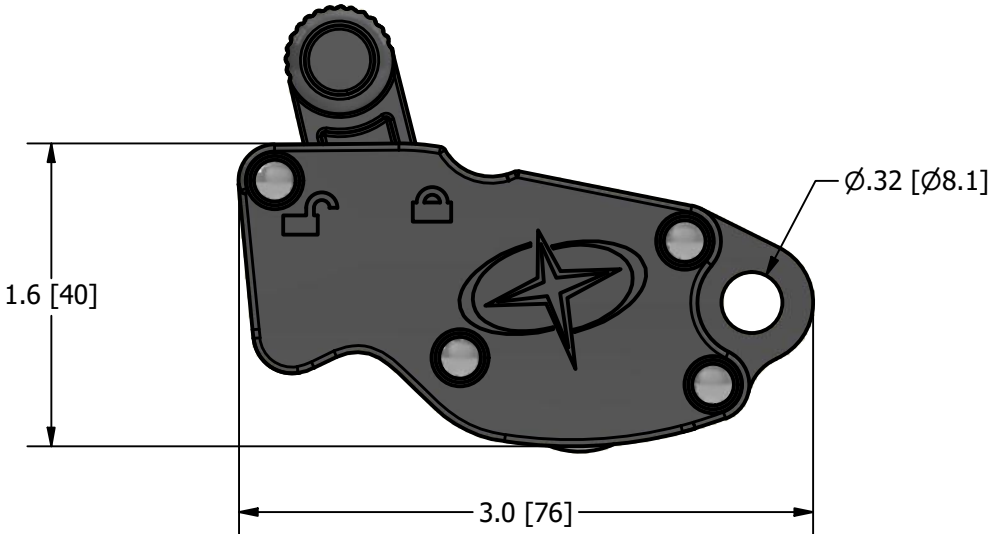

# Marketing Drawing for OR-RG-01 GEMLOX

UNLOCKED

LOCKED

.12 [3.0] MAX LINE DIAMETER

INCHES [mm]

**Description**  
**HALYARD LOCKING PULLEY**

Size	Part No	Rev	Scale
A	OR-RG-01	1	

Phone: 800.874.4506