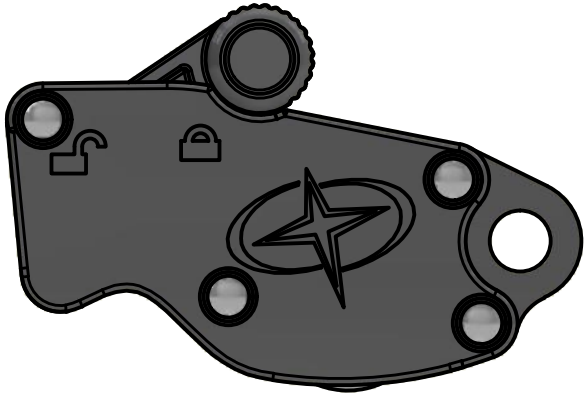

# Marketing Drawing for OR-RG-01 GEMLOX

UNLOCKED

LOCKED

.12 [3.0] MAX LINE DIAMETER

INCHES [mm]

**Description**  
**HALYARD LOCKING PULLEY**

Size	Part No	Rev	Scale
A	OR-RG-01	1	

Phone: 800.874.4506