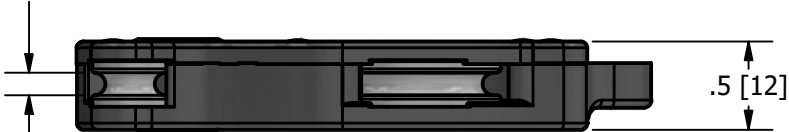

# Marketing Drawing for OR-RG-01 GEMLOX

UNLOCKED

LOCKED

.12 [3.0] MAX LINE DIAMETER

INCHES [mm]

**Description**  
**HALYARD LOCKING PULLEY**

Size	Part No	Rev	Scale
A	OR-RG-01	1	

Phone: 800.874.4506