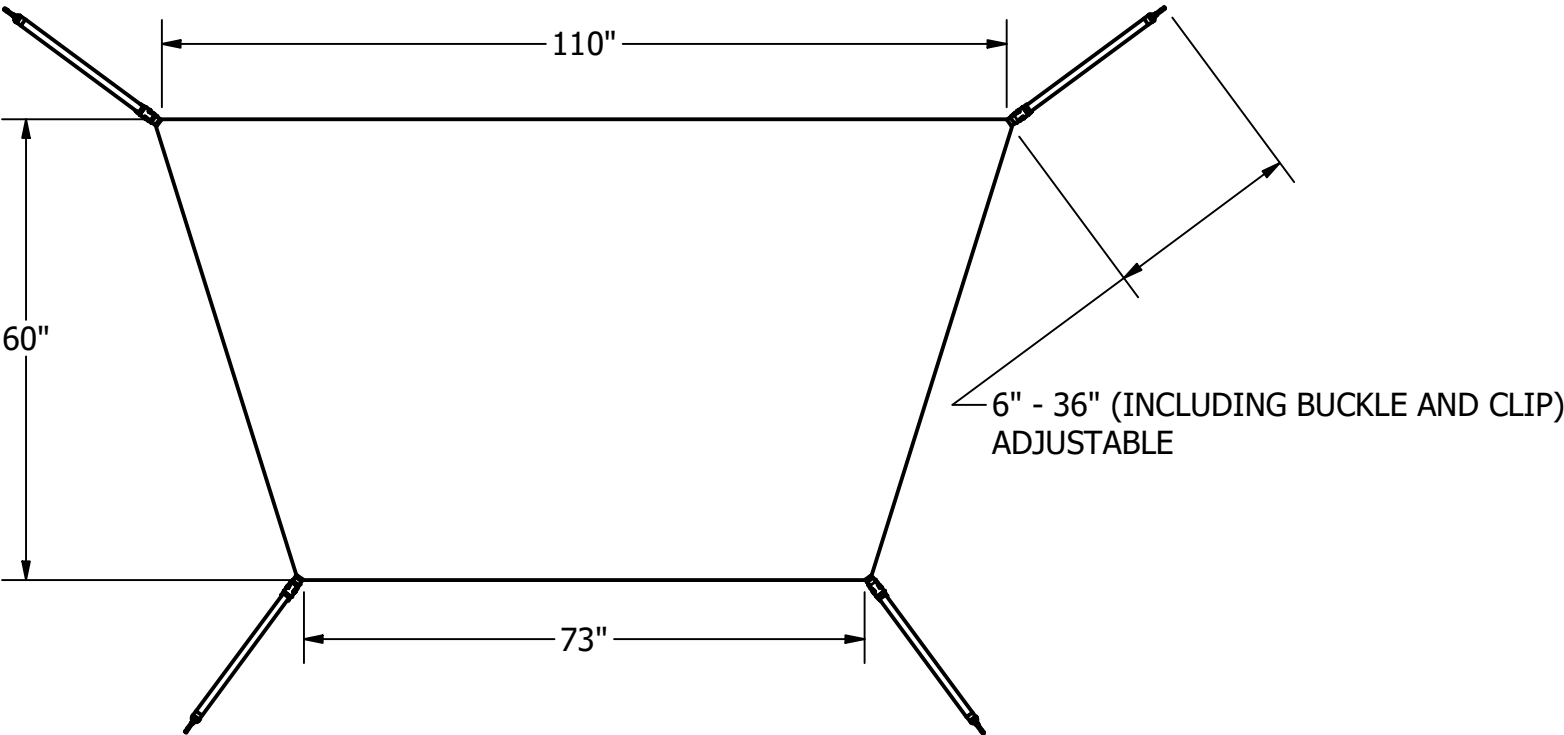

Marketing Drawing for OR-SH-13

UNITS: INCHES

Description
FLY SHADE, LARGE

Size	Part No	Rev	Scale
A	OR-SH-13	3	1 / 25

Phone: 800.874.4506

www.gemlux.com