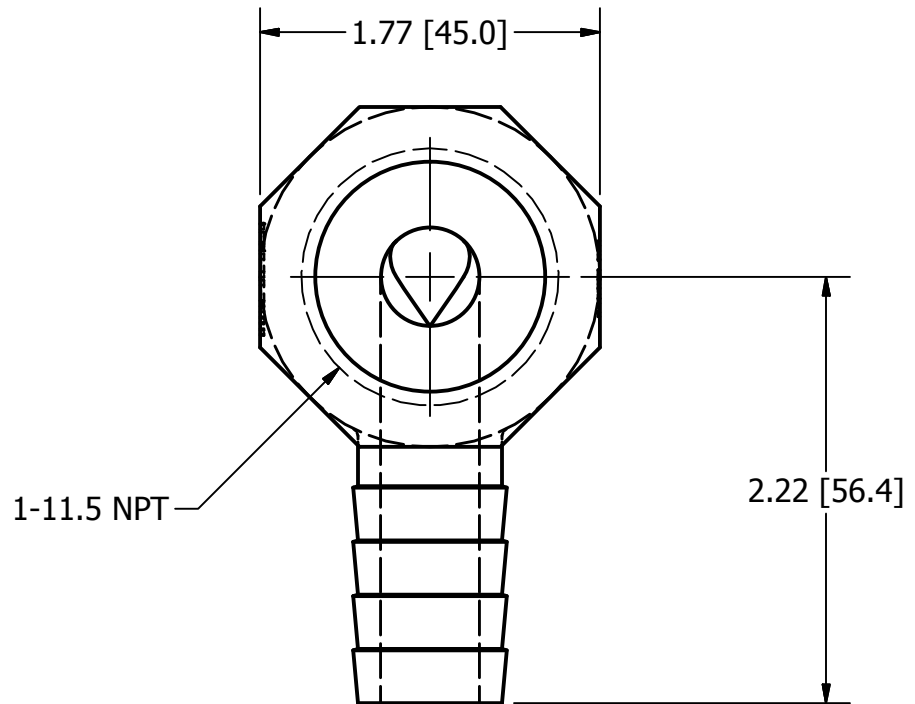

Marketing Drawing for THA-100-075-90

Description

1" NPT to 3/4" barbed adapter, 90°

Size	Part No	Rev	Scale
A	THA-100-075-90	1	1:1

Phone: 800.874.4506

www.gemlux.com