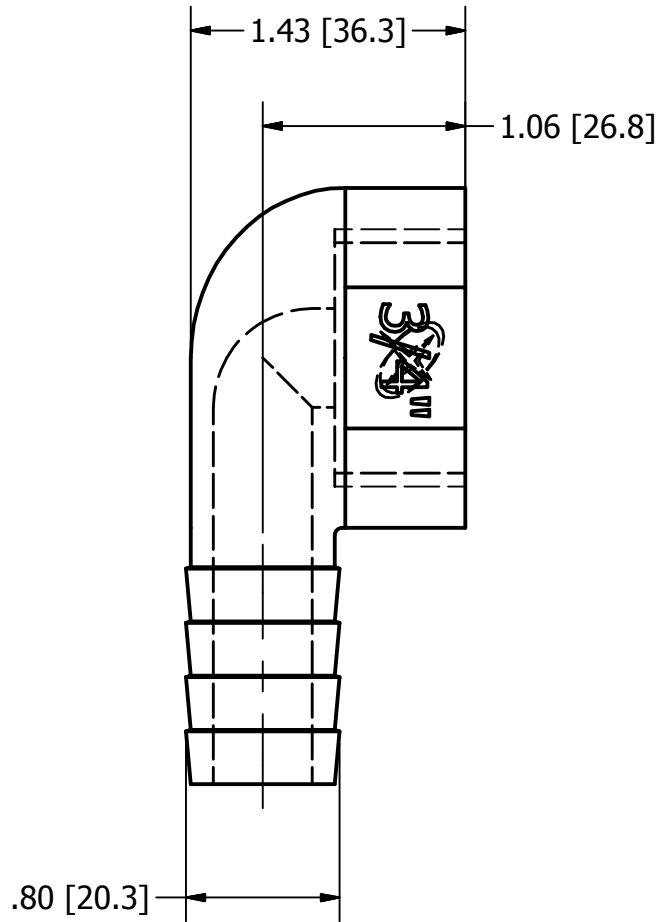

Marketing Drawing for THA-100-075-90

Description

1" NPT to 3/4" barbed adapter, 90°

Size	Part No	Rev	Scale
A	THA-100-075-90	1	1:1

Phone: 800.874.4506

www.gemlux.com