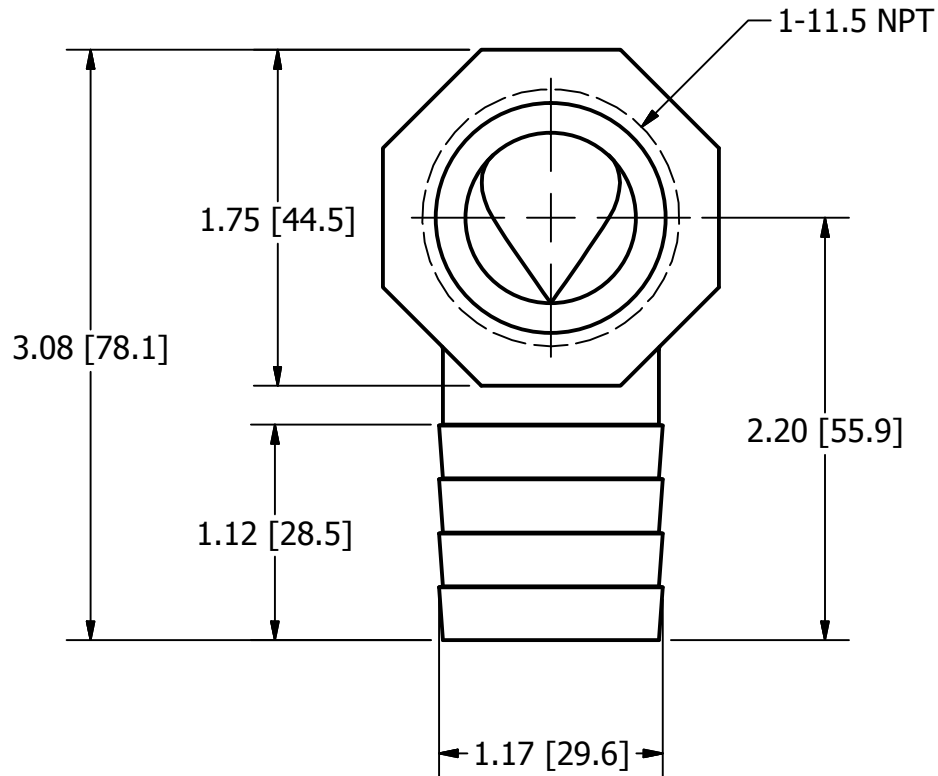

Marketing Drawing for THA-100-113-90

Description
1" NPT to 1-1/8" barbed adapter, 90°

Size	Part No	Rev	Scale
A	THA-100-113-90	1	1:1

Phone: 800.874.4506

www.gemlux.com