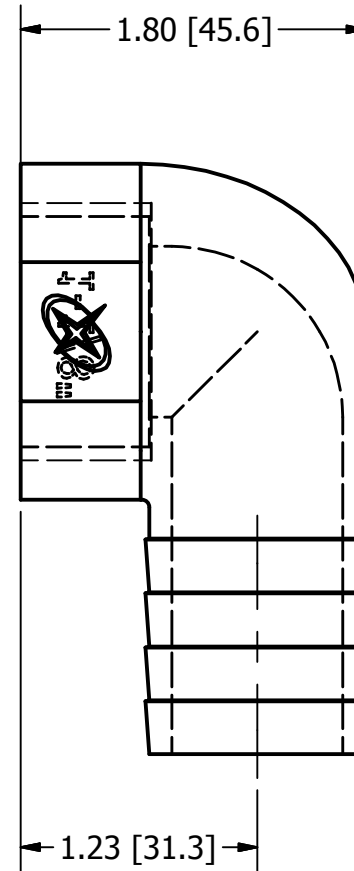

Marketing Drawing for THA-100-113-90

Description
1" NPT to 1-1/8" barbed adapter, 90°

Size	Part No	Rev	Scale
A	THA-100-113-90	1	1:1

Phone: 800.874.4506

www.gemlux.com