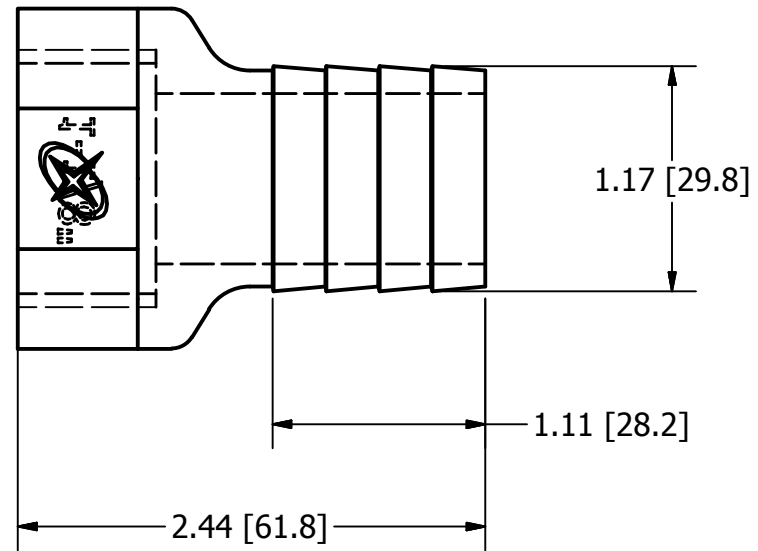

# Marketing Drawing for THA-100-113

**Description**  
1" NPT to 1-1/8" barbed adapter

Size	Part No	Rev	Scale
A	THA-100-113	1	1:1

Phone: 800.874.4506

www.gemlux.com