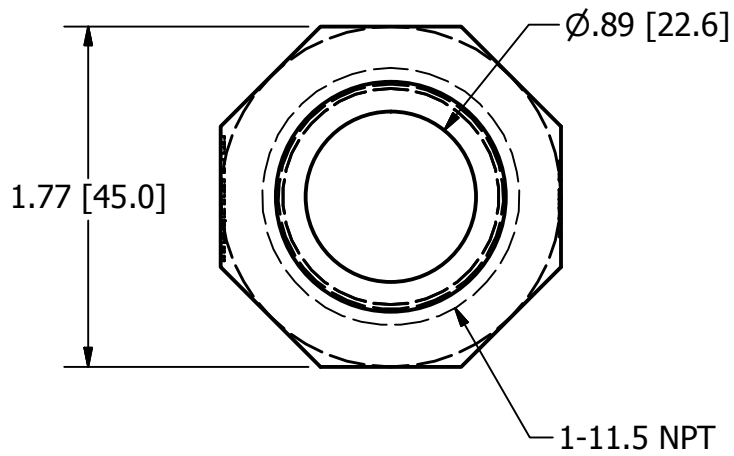

# Marketing Drawing for THA-100-113

**Description**  
1" NPT to 1-1/8" barbed adapter

Size	Part No	Rev	Scale
A	THA-100-113	1	1:1

Phone: 800.874.4506

www.gemlux.com